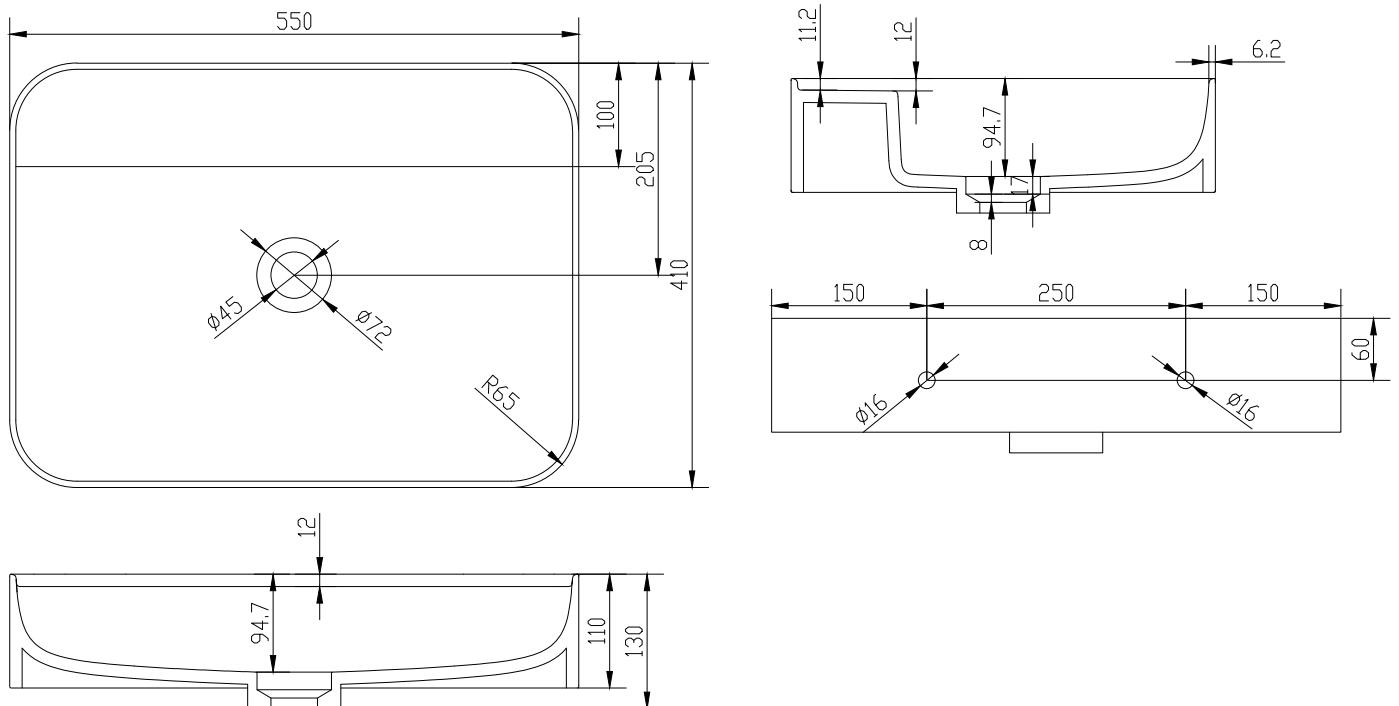

Yuno WA 55 basin

SKU: 40010218

Colour:	Matte white
Size H/L/D:	11cm / 55cm / 41cm
Weight:	10kg net

Yuno WA 55 basin details:

With its Scandinavian minimalism and timeless design, it is already a classic. The soft rounded corners and an inner smooth design, stands in beautiful contrast to the outer sharp and straight edges, and makes the series both aesthetic and practical, which characterize good design. The Yuno series in matte white Acovi® composite, include wall mounted wash basins with drawer (CA) and without drawer (WA), and also a table mounted model (TA). Acovi® composite is ideal for bathrooms, since it is completely pore-free, and the smooth designed bowl makes it extremely easy to maintain. Using a waste offered in the same material as the wash basin, gives the wash basin its final touch.