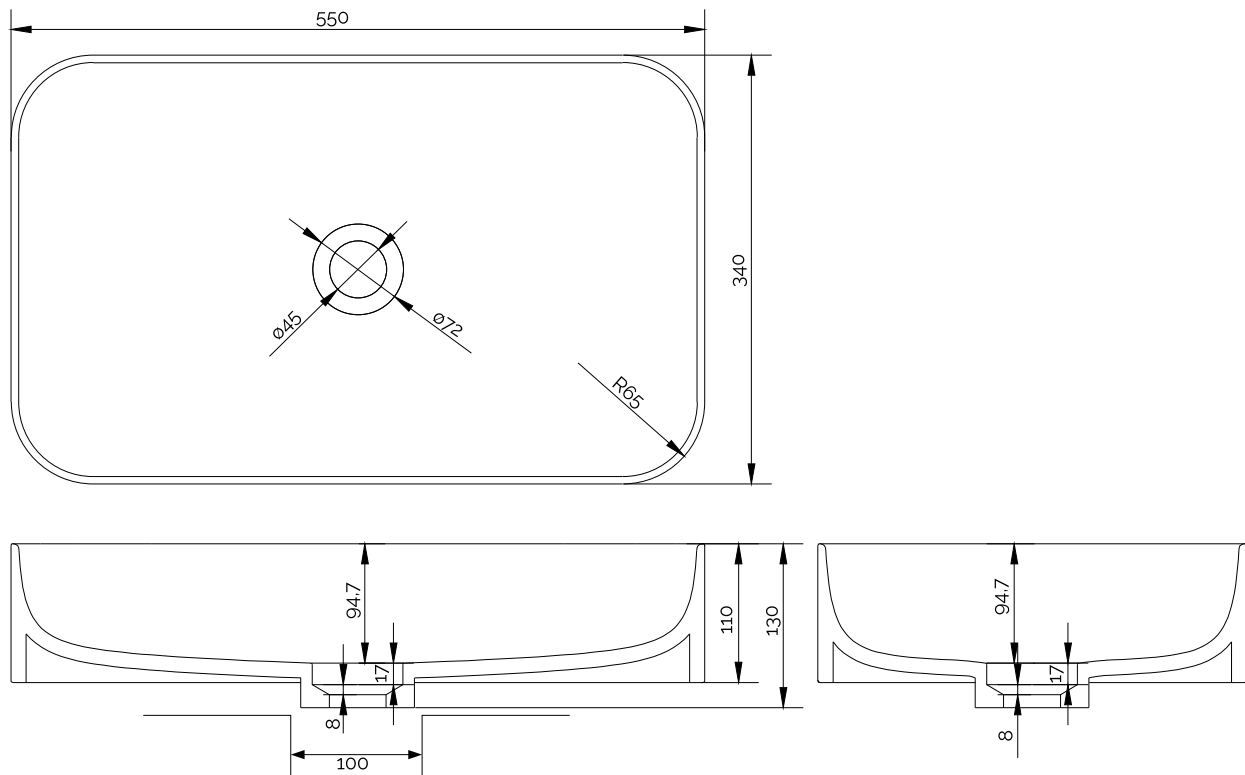

## Yuno TA 55 basin

SKU: 40010219

<b>Colour:</b>	Matte white
<b>Size H/L/D:</b>	11cm / 55cm / 34cm
<b>Weight:</b>	7.8kg net

### Yuno TA 55 basin details:

With its Scandinavian minimalism and timeless design, it is already a classic. The soft rounded corners and an inner smooth design, stands in beautiful contrast to the outer sharp and straight edges, and makes the series both aesthetic and practical, which characterize good design. The Yuno series in matte white Acovi® composite, include wall mounted wash basins with drawer (CA) and without drawer (WA), and also a table mounted model (TA). Acovi® composite is ideal for bathrooms, since it is completely pore-free, and the smooth designed bowl makes it extremely easy to maintain. Using a waste offered in the same material as the wash basin, gives the wash basin its final touch.