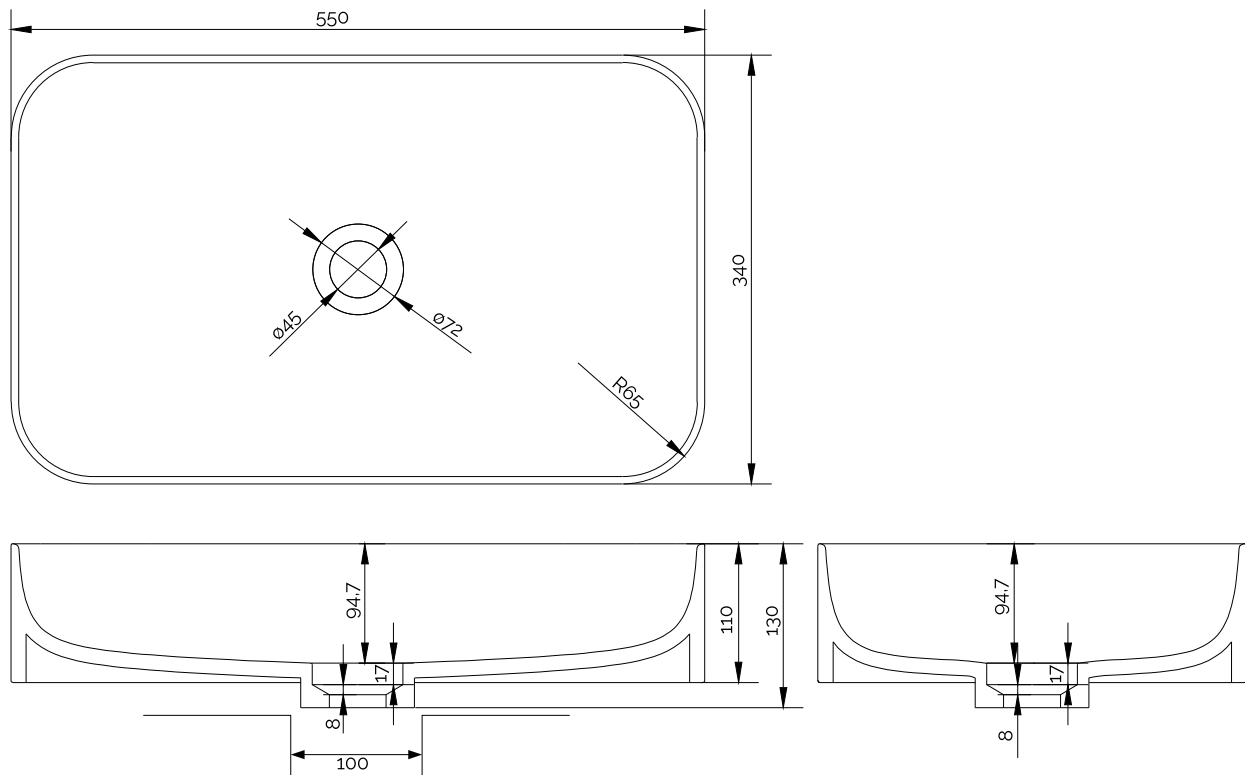

Yuno TA 55 basin

SKU: 40010219

Colour:	Matte white
Size H/L/D:	11cm / 55cm / 34cm
Weight:	7.8kg net

Yuno TA 55 basin details:

With its Scandinavian minimalism and timeless design, it is already a classic. The soft rounded corners and an inner smooth design, stands in beautiful contrast to the outer sharp and straight edges, and makes the series both aesthetic and practical, which characterize good design. The Yuno series in matte white Acovi® composite, include wall mounted wash basins with drawer (CA) and without drawer (WA), and also a table mounted model (TA). Acovi® composite is ideal for bathrooms, since it is completely pore-free, and the smooth designed bowl makes it extremely easy to maintain. Using a waste offered in the same material as the wash basin, gives the wash basin its final touch.