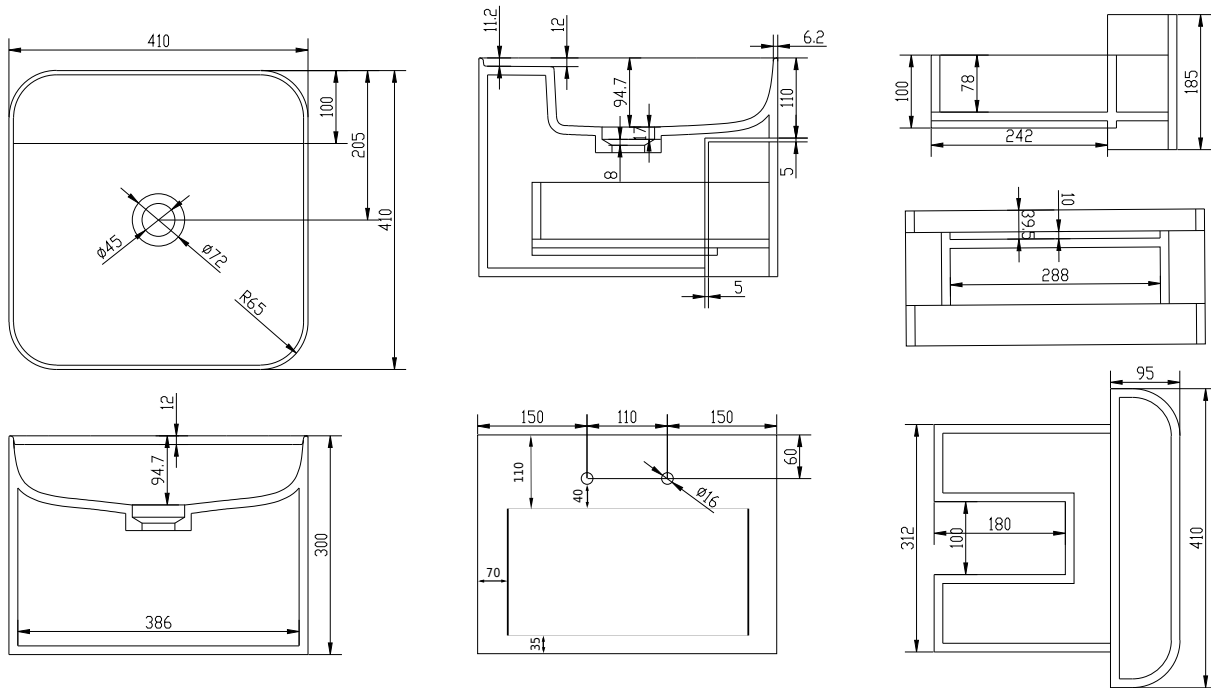

Yuno CA 41 basin

SKU: 40010220

Colour: Matte white
Size H/L/D: 30cm / 41cm / 41cm
Weight: 21kg net

Yuno CA 41 basin details:

Award winning designer duo Yuno has designed a brand new series of wash basins for Copenhagen Bath. With its Scandinavian minimalism and timeless design, it is already a classic. The soft rounded corners and an inner smooth design, stands in beautiful contrast to the outer sharp and straight edges, and makes the series both aesthetic and practical, which characterize good design. The Yuno series in matte white Acovi® composite, include wall mounted wash basins with drawer (CA) and without drawer (WA), and also a table mounted model (TA). Acovi® composite is ideal for bathrooms, since it is completely pore-free, and the smooth designed bowl makes it extremely easy to maintain. Using a waste offered in the same material as the wash basin, gives the wash basin its final touch.