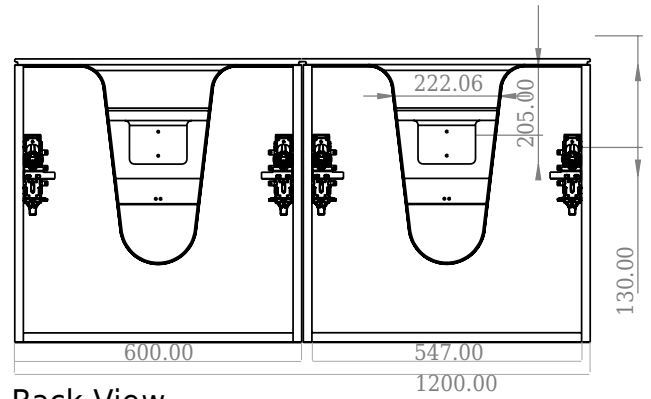

# SQ2 120 double cabinet with double basin

SKU: 30010162

F View

Side View

Top View

Back View

**Colour:** Matte white  
**Size H/L/D:** 60cm / 120cm / 45cm  
**Weight:** 81.44kg net

**SQ2 120 double cabinet with double basin details:**