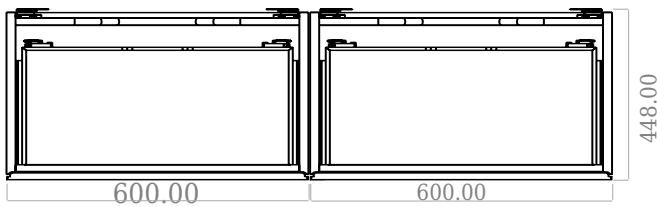

# SQ2 120 double cabinet with double basin

SKU: 30010162

F View

Side View

Top View

Back View

**Colour:** Matte white  
**Size H/L/D:** 60cm / 120cm / 45cm  
**Weight:** 81.44kg net

**SQ2 120 double cabinet with double basin details:**