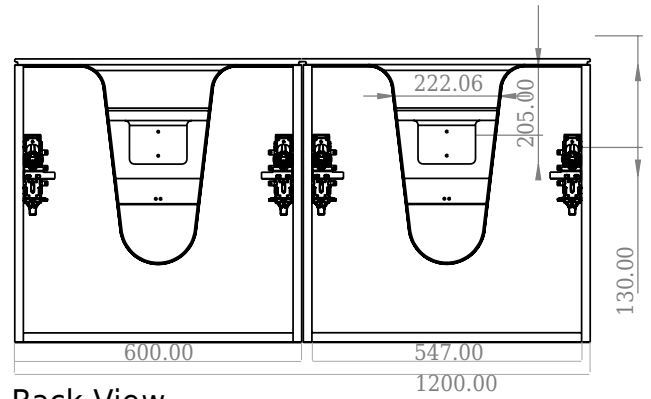

Copenhagen Bath
Roskildevej 394
DK-2610 Rødovre
VAT no.: DK32648622
Phone: 02476468850
contact@copenhagenbath.co.uk
www.copenhagenbath.co.uk

SQ2 120 double cabinet with right basin

SKU: 30010164

F View

Side View

Top View

Back View

Colour: Matte white
Size H/L/D: 60cm / 120cm / 45cm
Weight: 75.72kg net

SQ2 120 double cabinet with right basin details: