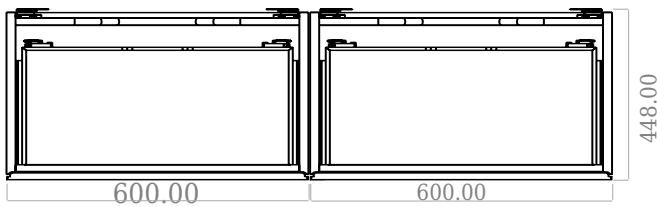

Copenhagen Bath
Roskildevej 394
DK-2610 Rødovre
VAT no.: DK32648622
Phone: 02476468850
contact@copenhagenbath.co.uk
www.copenhagenbath.co.uk

SQ2 120 double cabinet with right basin

SKU: 30010164

F View

Side View

Top View

Back View

Colour: Matte white
Size H/L/D: 60cm / 120cm / 45cm
Weight: 75.72kg net

SQ2 120 double cabinet with right basin details: