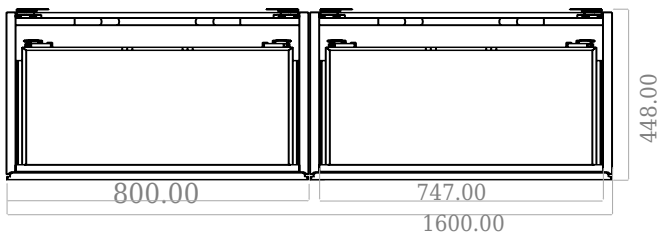

# SQ2 160 double cabinet with right basin

SKU: 30010171

F View

Side View

Top View

Back View

**Colour:** Matte white  
**Size H/L/D:** 57.6cm / 160cm / 45cm  
**Weight:** 109kg net

**SQ2 160 double cabinet with right basin details:**