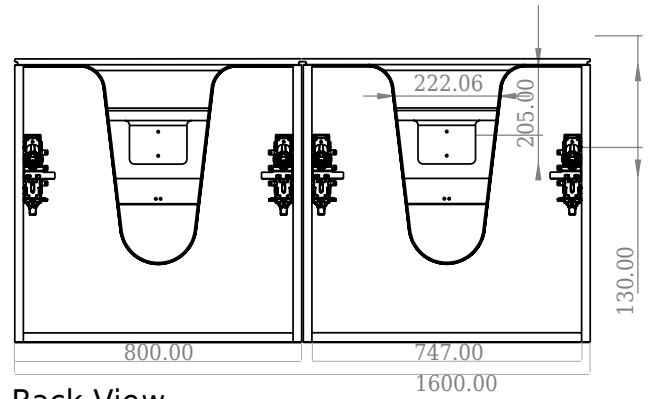

# SQ2 160 double cabinet with right basin

SKU: 30010171

F View

Side View

Top View

Back View

**Colour:** Matte white  
**Size H/L/D:** 57.6cm / 160cm / 45cm  
**Weight:** 109kg net

**SQ2 160 double cabinet with right basin details:**