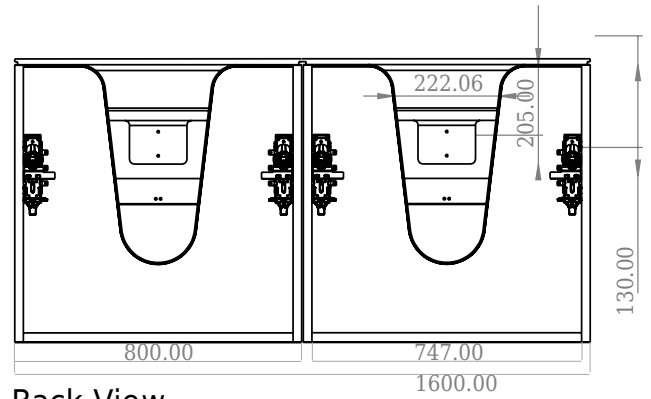

# SQ2 160 double cabinet with double basin

SKU: 30010172

F View

Side View

Top View

Back View

**Colour:** Matte white  
**Size H/L/D:** 57.6cm / 160cm / 45cm  
**Weight:** 111kg net

**SQ2 160 double cabinet with double basin details:**