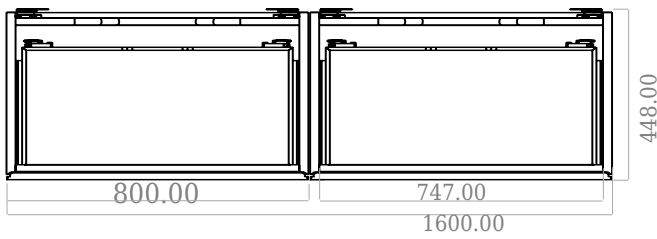

# SQ2 160 double cabinet with double basin

SKU: 30010172

F View

Side View

Top View

Back View

**Colour:** Matte white  
**Size H/L/D:** 57.6cm / 160cm / 45cm  
**Weight:** 111kg net

**SQ2 160 double cabinet with double basin details:**