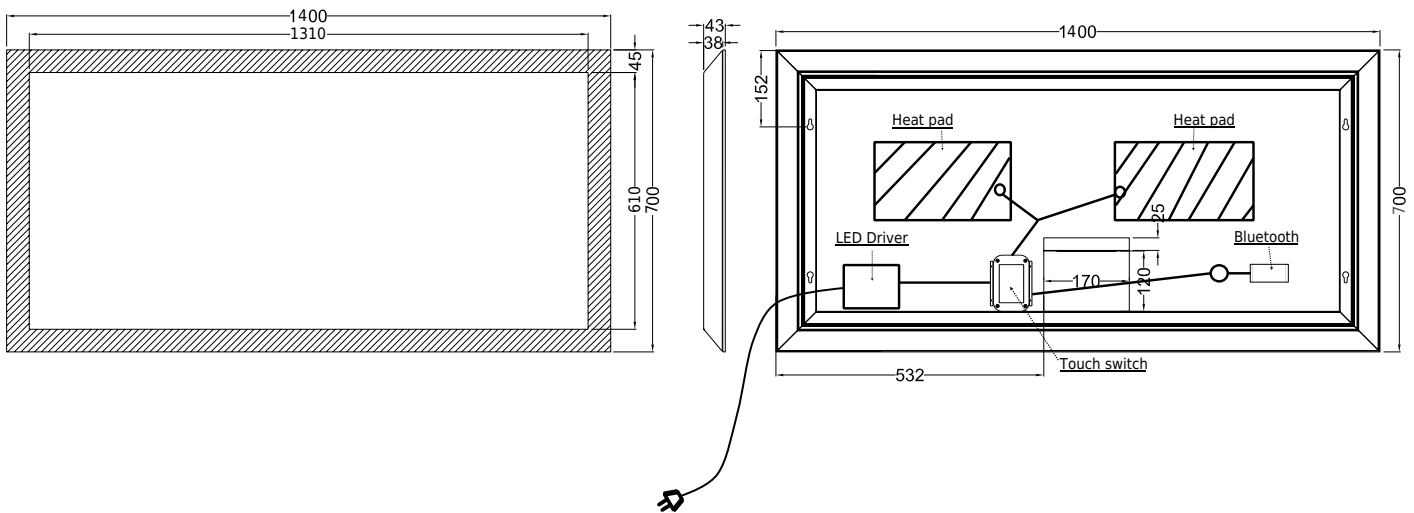

SKU: 30020267

Colour:	Aluminium/glass
Size H/L/D:	70cm / 140cm / 4.3cm
Weight:	15kg net

Larvik 140 Sound mirror details:

The new improved sound gives the Larvik mirror a solid bass and a clear treble. Connect your phone or tablet wireless via Bluetooth to the mirror and enjoy your favourite music or podcasts while spending time in the bathroom.

The cabinet is matte white powder-coated aluminium with a 45mm LED frame. The light can be regulated in colour and in brightness.

The integrated demister pad heats the mirror to a few degrees above room temperature within 2-3 minutes to reduce the mist on the mirror.