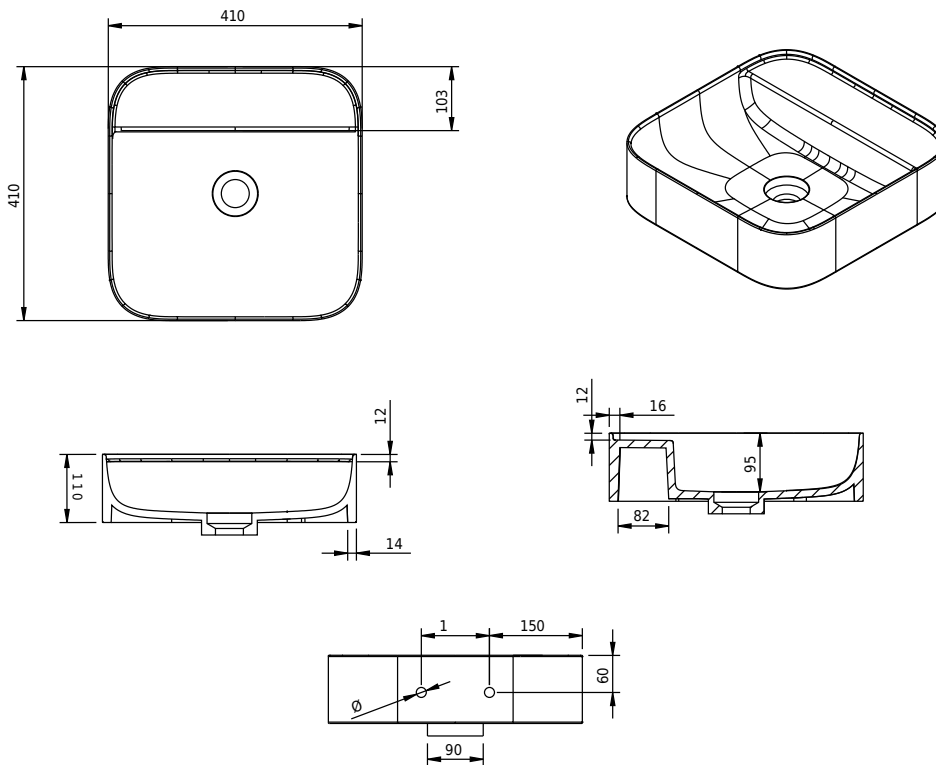

# Yuno WA 41 basin

SKU: 40010223

**Colour:** Matte white  
**Size H/L/D:** 11cm / 41cm / 41cm  
**Weight:** 8.8kg net

## Yuno WA 41 basin details:

With its Scandinavian minimalism and timeless design, it is already a classic. The soft rounded corners and an inner smooth design, stands in beautiful contrast to the outer sharp and straight edges, and makes the series both aesthetic and practical, which characterize good design. The Yuno series in matte white Acovi® composite, include wall mounted wash basins with drawer (CA) and without drawer (WA), and also a table mounted model (TA). Acovi® composite is ideal for bathrooms, since it is completely pore-free, and the smooth designed bowl makes it extremely easy to maintain. Using a waste offered in the same material as the wash basin, gives the wash basin its final touch.