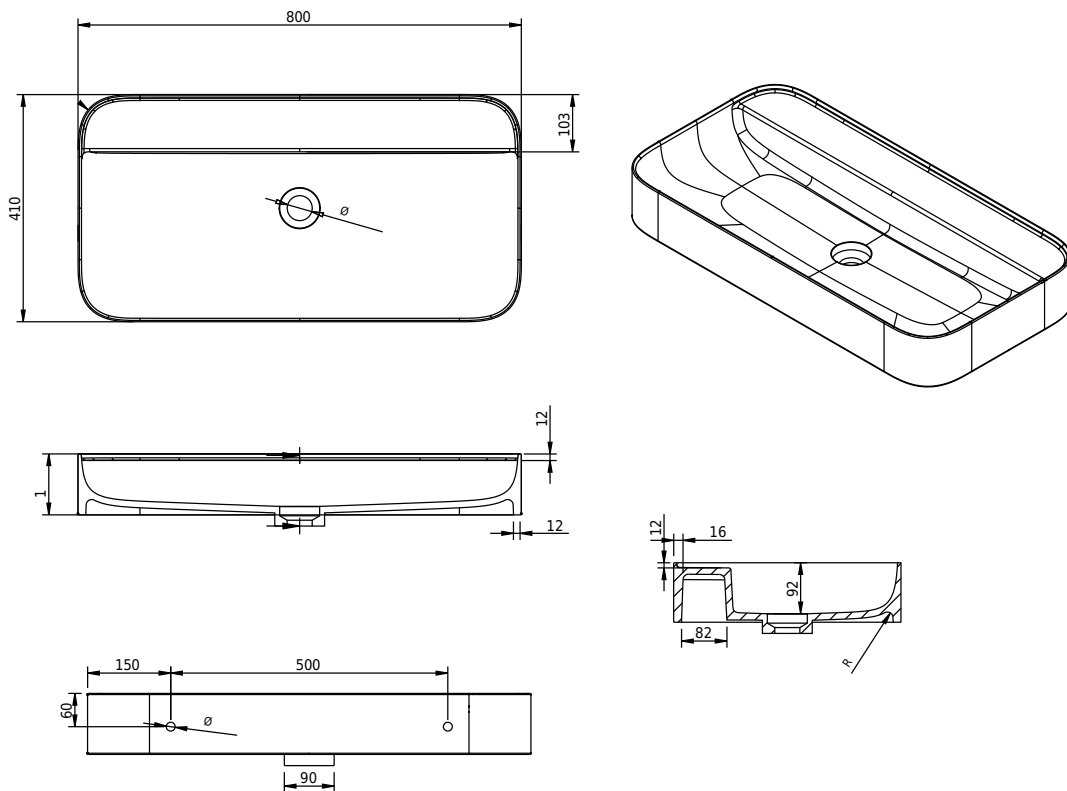

Copenhagen Bath

Roskildevej 394
DK-2610 Rødovre
VAT no.: DK32648622
Phone: 02476468850
contact@copenhagenbath.co.uk
www.copenhagenbath.co.uk

Yuno WA 80 basin

SKU: 40010224

Colour:	Matte white
Size H/L/D:	11cm / 80cm / 41cm
Weight:	15kg net

Yuno WA 80 basin details:

Award winning designer duo Yuno has designed a brand new series of wash basins for Copenhagen Bath. With its Scandinavian minimalism and timeless design, it is already a classic. The soft rounded corners and an inner smooth design, stands in beautiful contrast to the outer sharp and straight edges, and makes the series both aesthetic and practical, which characterize good design. The Yuno series in matte white Acovi® composite, include wall mounted wash basins with drawer (CA) and without drawer (WA), and also a table mounted model (TA). Acovi® composite is ideal for bathrooms, since it is completely pore-free, and the smooth designed bowl makes it extremely easy to maintain. Using a waste offered in the same material as the wash basin, gives the wash basin its final touch.