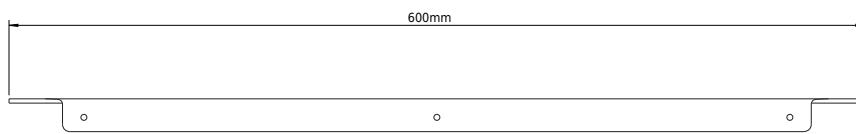

Copenhagen Bath
Roskildevej 394
DK-2610 Rødovre
VAT no.: DK32648622
Phone: 02476468850
contact@copenhagenbath.co.uk
www.copenhagenbath.co.uk

CB 100 - Towel holder 60

SKU: 40040100

Colour:	Matte black
Size H/L/D:	2.3cm / 60cm / 7.8cm
Weight:	0.8kg net

CB 100 - Towel holder 60 details:

This simple towel holder is part of our CB 100 series for the bathroom.

Made of stainless steel.

Also available in chrome or powder coated matte white and in different sizes.