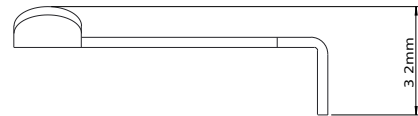

Copenhagen Bath
Roskildevej 394
DK-2610 Rødovre
VAT no.: DK32648622
Phone: 02476468850
contact@copenhagenbath.co.uk
www.copenhagenbath.co.uk

CB 100 - Paper holder

SKU: 40040101

Colour:	Matte black
Size H/L/D:	2.5cm / 17cm / 9.7cm
Weight:	0.2kg net

CB 100 - Paper holder details:

The paper holder is part of the simple CB 100 bathroom series.

Made of stainless steel with fine lines and shapes.

Also available in powder coated matte white and in chrome.