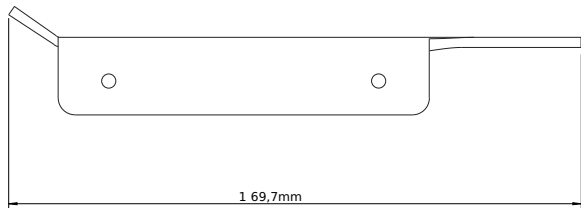

Copenhagen Bath
Roskildevej 394
DK-2610 Rødovre
VAT no.: DK32648622
Phone: 02476468850
contact@copenhagenbath.co.uk
www.copenhagenbath.co.uk

CB 100 - Paper holder

SKU: 40040101

Colour:	Matte black
Size H/L/D:	2.5cm / 17cm / 9.7cm
Weight:	0.2kg net

CB 100 - Paper holder details:

The paper holder is part of the simple CB 100 bathroom series.

Made of stainless steel with fine lines and shapes.

Also available in powder coated matte white and in chrome.