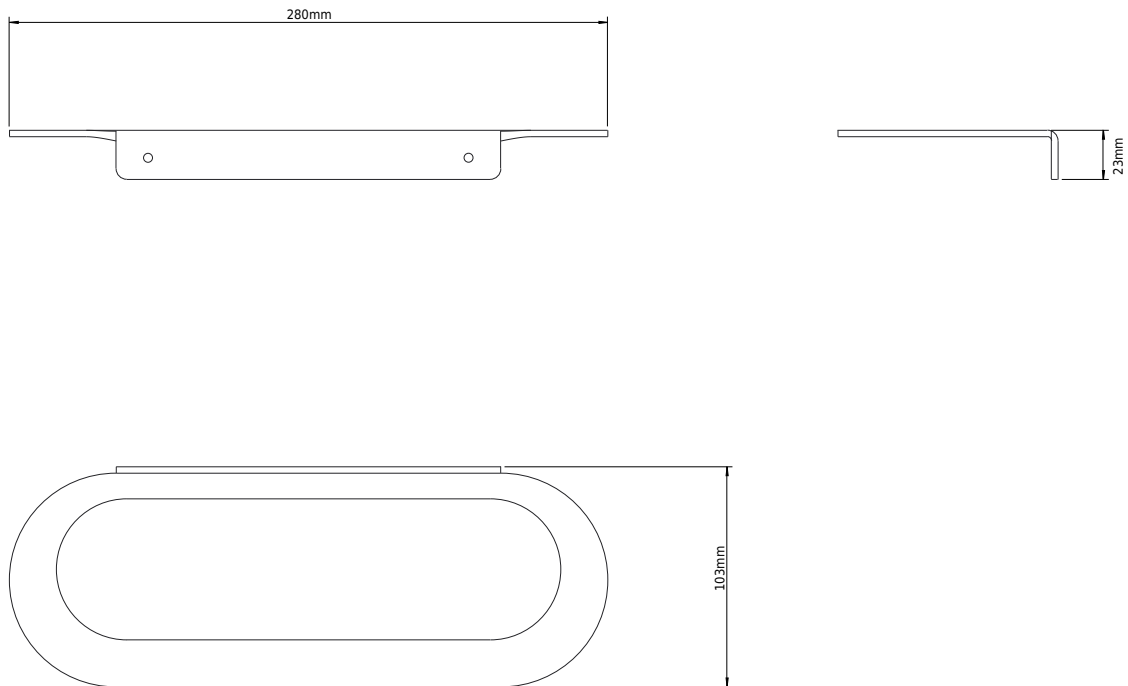

Copenhagen Bath
Roskildevej 394
DK-2610 Rødovre
VAT no.: DK32648622
Phone: 02476468850
contact@copenhagenbath.co.uk
www.copenhagenbath.co.uk

CB 100 - Towel holder 28

SKU: 40040102

Colour:	Matte black
Size H/L/D:	2.3cm / 28cm / 10.3cm
Weight:	0.4kg net

CB 100 - Towel holder 28 details:

Stringent towel holder with a beautiful and simple design.

The towel holder, together with the rest of the CB 100 series, is made of stainless steel.

Also available in powder coated matte white and in chrome and in different sizes.