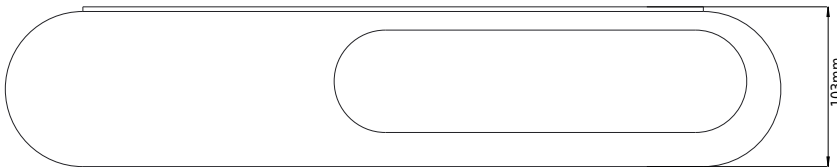

Copenhagen Bath
Roskildevej 394
DK-2610 Rødovre
VAT no.: DK32648622
Phone: 02476468850
contact@copenhagenbath.co.uk
www.copenhagenbath.co.uk

CB 100 - Towel holder with shelf

SKU: 40040103

Colour: Matte black
Size H/L/D: 2.3cm / 50cm / 10.3cm
Weight: 1kg net

CB 100 - Towel holder with shelf details:

Towel holder with a practical shelf for soap, for example.

It is made of stainless steel and is available in chrome or powder coated matte black and matte white.