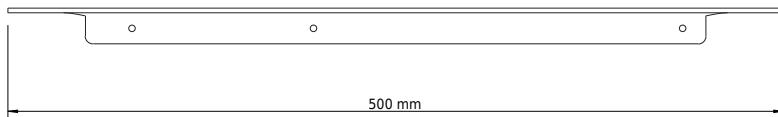

Copenhagen Bath
Roskildevej 394
DK-2610 Rødovre
VAT no.: DK32648622
Phone: 02476468850
contact@copenhagenbath.co.uk
www.copenhagenbath.co.uk

CB 100 - Towel holder with shelf

SKU: 40040103

Colour: Matte black
Size H/L/D: 2.3cm / 50cm / 10.3cm
Weight: 1kg net

CB 100 - Towel holder with shelf details:

Towel holder with a practical shelf for soap, for example.

It is made of stainless steel and is available in chrome or powder coated matte black and matte white.