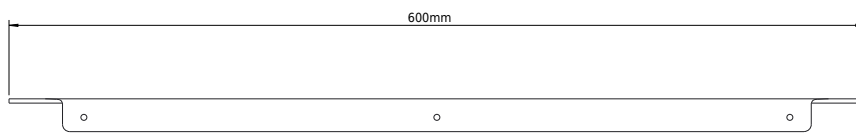

Copenhagen Bath
Roskildevej 394
DK-2610 Rødovre
VAT no.: DK32648622
Phone: 02476468850
contact@copenhagenbath.co.uk
www.copenhagenbath.co.uk

CB 100 - Towel holder 60

SKU: 40040106

Colour:	Matte white
Size H/L/D:	2.3cm / 60cm / 7.8cm
Weight:	0.8kg net

CB 100 - Towel holder 60 details:

The simple towel holder is part of our CB 100 bathroom series.

Made of stainless steel.

Also available in powder coated matte black and in chrome and in different sizes.