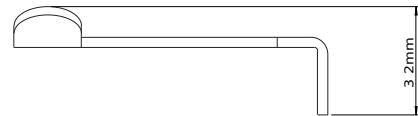

Copenhagen Bath
Roskildevej 394
DK-2610 Rødovre
VAT no.: DK32648622
Phone: 02476468850
contact@copenhagenbath.co.uk
www.copenhagenbath.co.uk

CB 100 - Paper holder

SKU: 40040107

Colour:	Matte white
Size H/L/D:	2.5cm / 17cm / 9.7cm
Weight:	0.2kg net

CB 100 - Paper holder details:

The paper holder is part of the simple CB 100 series for the bathroom.

Made of stainless steel and fine lines.

Also available in powder coated matte black and in chrome.