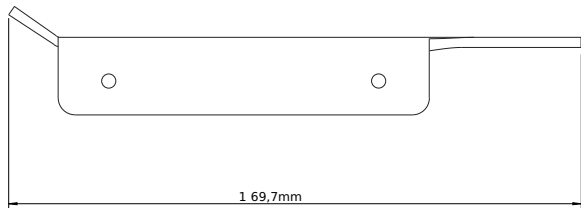

## CB 100 - Paper holder

SKU: 40040107

<b>Colour:</b>	Matte white
<b>Size H/L/D:</b>	2.5cm / 17cm / 9.7cm
<b>Weight:</b>	0.2kg net

### CB 100 - Paper holder details:

The paper holder is part of the simple CB 100 series for the bathroom.

Made of stainless steel and fine lines.

Also available in powder coated matte black and in chrome.