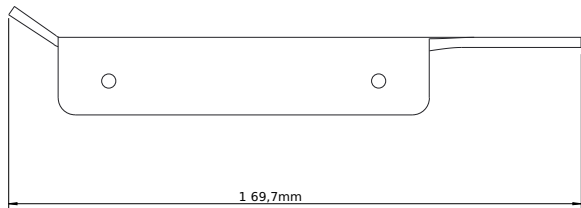

Copenhagen Bath
Roskildevej 394
DK-2610 Rødovre
VAT no.: DK32648622
Phone: 02476468850
contact@copenhagenbath.co.uk
www.copenhagenbath.co.uk

CB 100 - Paper holder

SKU: 40040107

Colour:	Matte white
Size H/L/D:	2.5cm / 17cm / 9.7cm
Weight:	0.2kg net

CB 100 - Paper holder details:

The paper holder is part of the simple CB 100 series for the bathroom.

Made of stainless steel and fine lines.

Also available in powder coated matte black and in chrome.