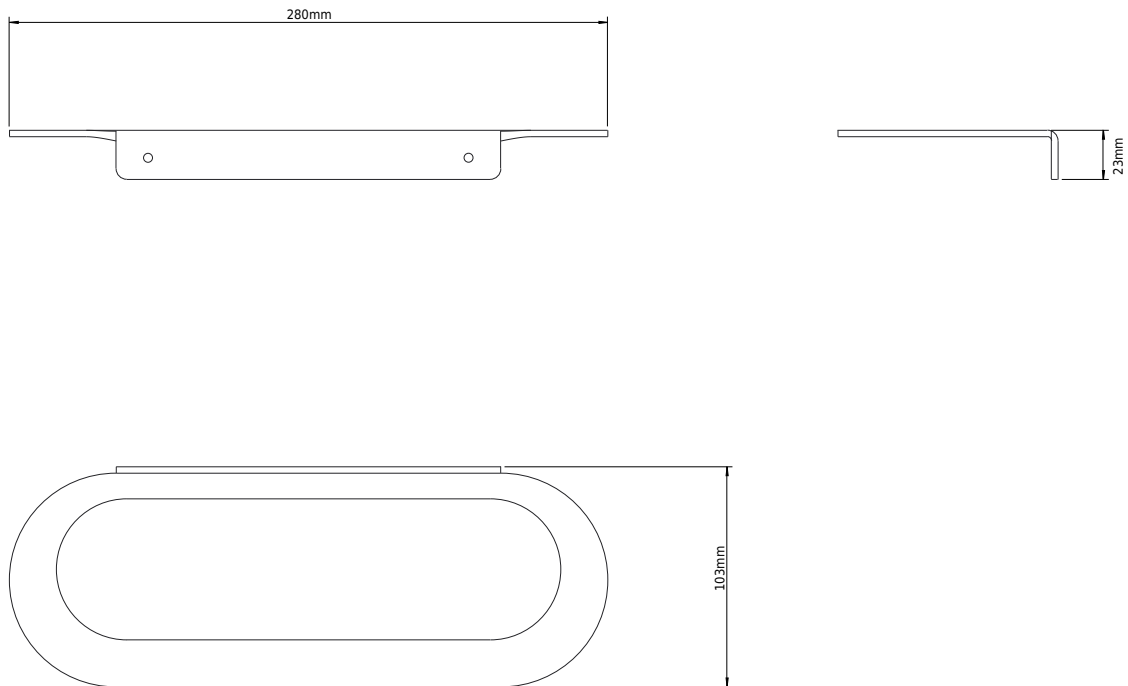

Copenhagen Bath
Roskildevej 394
DK-2610 Rødovre
VAT no.: DK32648622
Phone: 02476468850
contact@copenhagenbath.co.uk
www.copenhagenbath.co.uk

CB 100 - Towel holder

SKU: 40040108

Colour:	Matte white
Size H/L/D:	2.3cm / 28cm / 10.3cm
Weight:	0.4kg net

CB 100 - Towel holder details:

Stringent towel holder with a beautiful and simple design.

The towel holder, together with the rest of the CB 100 series, is made of stainless steel.

Also available in powder coated matte black and in chrome and in different sizes.