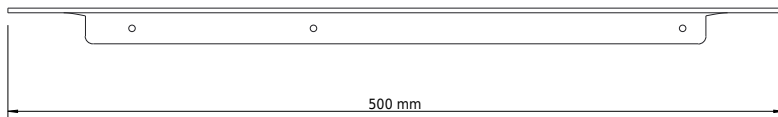

Copenhagen Bath
Roskildevej 394
DK-2610 Rødovre
VAT no.: DK32648622
Phone: 02476468850
contact@copenhagenbath.co.uk
www.copenhagenbath.co.uk

CB 100 - Towel holder with shelf

SKU: 40040109

Colour: Matte white
Size H/L/D: 2.3cm / 50cm / 10.3cm
Weight: 1kg net

CB 100 - Towel holder with shelf details:

Towel holder with a practical shelf for soap, for example.

It is made of stainless steel and is also available in powder coated matte black and in chrome.