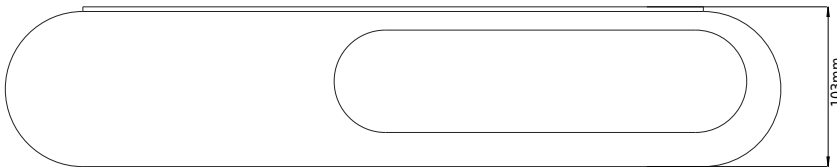

Copenhagen Bath
Roskildevej 394
DK-2610 Rødovre
VAT no.: DK32648622
Phone: 02476468850
contact@copenhagenbath.co.uk
www.copenhagenbath.co.uk

CB 100 - Towel holder with shelf

SKU: 40040109

Colour: Matte white
Size H/L/D: 2.3cm / 50cm / 10.3cm
Weight: 1kg net

CB 100 - Towel holder with shelf details:

Towel holder with a practical shelf for soap, for example.

It is made of stainless steel and is also available in powder coated matte black and in chrome.