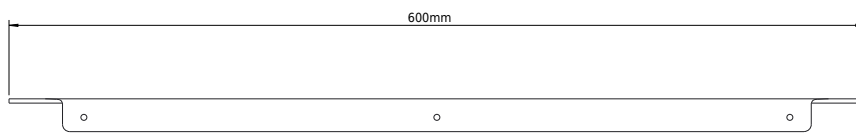

Copenhagen Bath
Roskildevej 394
DK-2610 Rødovre
VAT no.: DK32648622
Phone: 02476468850
contact@copenhagenbath.co.uk
www.copenhagenbath.co.uk

CB 100 - Towel holder 60

SKU: 40040112

Colour:	Chrome
Size H/L/D:	2.3cm / 60cm / 7.8cm
Weight:	0.8kg net

CB 100 - Towel holder 60 details:

The simple towel holder is part of our CB 100 bathroom series.

Made of stainless steel.

Also available in powder coated matte black and matte white and in different sizes.