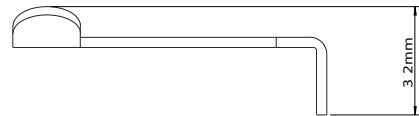

Copenhagen Bath
Roskildevej 394
DK-2610 Rødovre
VAT no.: DK32648622
Phone: 02476468850
contact@copenhagenbath.co.uk
www.copenhagenbath.co.uk

CB 100 - Paper holder

SKU: 40040113

Colour:	Chrome
Size H/L/D:	2.5cm / 17cm / 9.7cm
Weight:	0.2kg net

CB 100 - Paper holder details:

The paper holder is part of the simple CB 100 bathroom series.

Made of stainless steel and fine lines.

Also available in powder coated matte black and matte white.