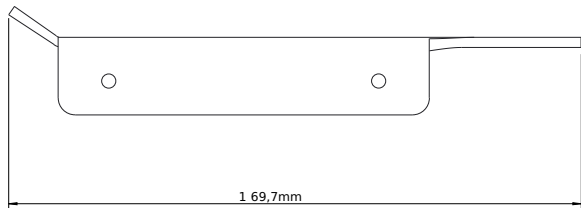

Copenhagen Bath
Roskildevej 394
DK-2610 Rødovre
VAT no.: DK32648622
Phone: 02476468850
contact@copenhagenbath.co.uk
www.copenhagenbath.co.uk

CB 100 - Paper holder

SKU: 40040113

Colour:	Chrome
Size H/L/D:	2.5cm / 17cm / 9.7cm
Weight:	0.2kg net

CB 100 - Paper holder details:

The paper holder is part of the simple CB 100 bathroom series.

Made of stainless steel and fine lines.

Also available in powder coated matte black and matte white.