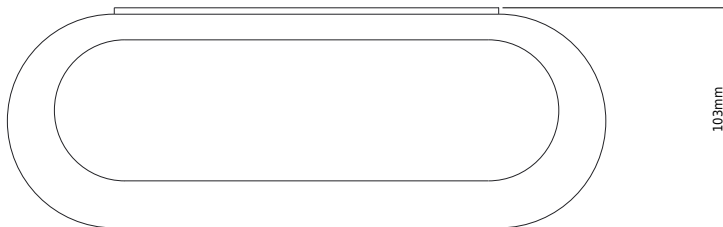

Copenhagen Bath
Roskildevej 394
DK-2610 Rødovre
VAT no.: DK32648622
Phone: 02476468850
contact@copenhagenbath.co.uk
www.copenhagenbath.co.uk

CB 100 - Towel holder 28

SKU: 40040114

Colour:	Chrome
Size H/L/D:	2.3cm / 28cm / 10.3cm
Weight:	0.4kg net

CB 100 - Towel holder 28 details:

Stringent towel holder with a beautiful and simple design.

The towel holder, together with the rest of the CB 100 series, is made of stainless steel.

Also available in matte black, matte white powder coating and in different sizes.