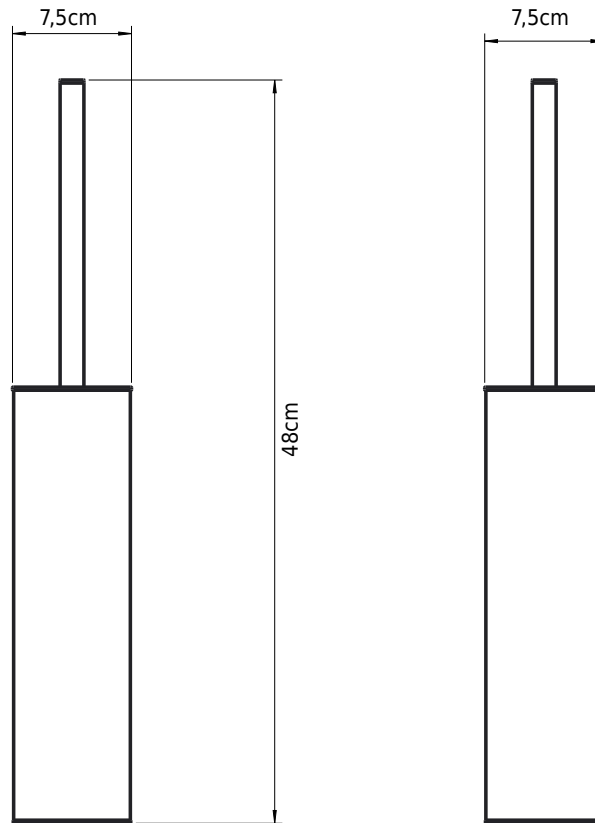

Copenhagen Bath
Roskildevej 394
DK-2610 Rødovre
VAT no.: DK32648622
Phone: 02476468850
contact@copenhagenbath.co.uk
www.copenhagenbath.co.uk

CB 100 - Toilet brush

SKU: 40040127

Colour: Chrome
Size H/L/D: 48cm / 7.5cm / 9cm
Weight: 1kg net

CB 100 - Toilet brush details:

The toilet brush from our CB 100 series is made of stainless steel with a convenient removable insert for easy cleaning.

The toilet brush can be wall mounted or freestanding, it is designed with a patent solution so the brush itself falls into place in the container and the brush head can be replaced.