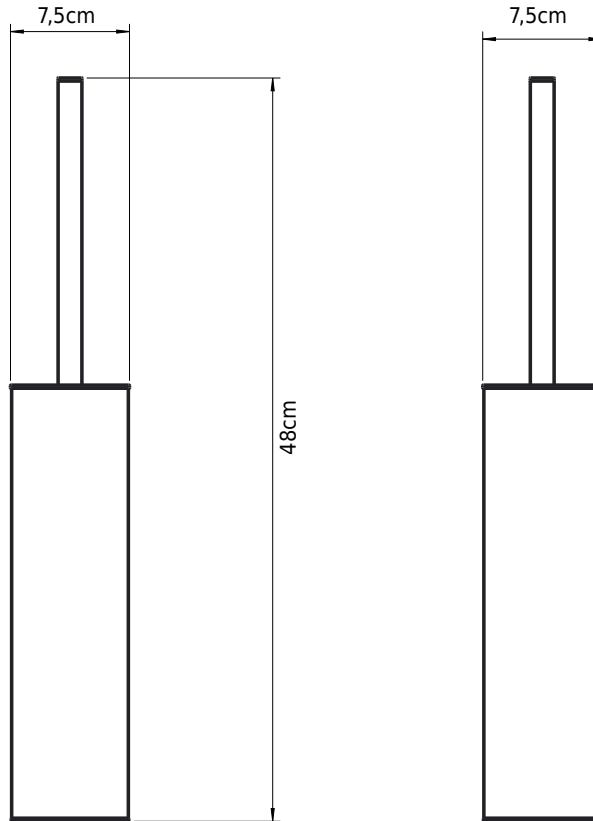

Copenhagen Bath
Roskildevej 394
DK-2610 Rødovre
VAT no.: DK32648622
Phone: 02476468850
contact@copenhagenbath.co.uk
www.copenhagenbath.co.uk

CB 100 - Toilet brush

SKU: 40040128

Colour: Matte white
Size H/L/D: 48cm / 7.5cm / 9cm
Weight: 1kg net

CB 100 - Toilet brush details:

The toilet brush from our CB 100 series is made of stainless steel with a convenient removable insert for easy cleaning.

The toilet brush can stand freely or be wall mounted, it is designed with a patent solution so the brush itself falls into place in the container and the brush head can be replaced.