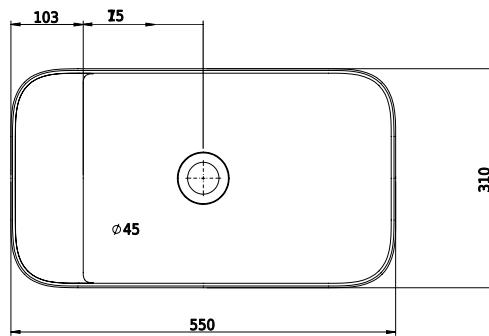

Copenhagen Bath
Roskildevej 394
DK-2610 Rødovre
VAT no.: DK32648622
Phone: 02476468850
contact@copenhagenbath.co.uk
www.copenhagenbath.co.uk

Yuno LR 55 basin

SKU: 40010226

T

Side

Front

Back

Colour: Matte white
Size H/L/D: 13.5cm / 55cm / 31cm
Weight: 9.5kg net

Yuno LR 55 basin details: