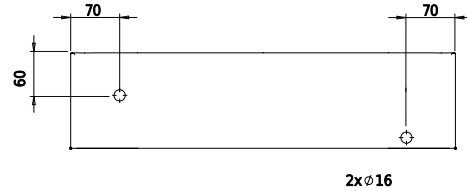

Copenhagen Bath
Roskildevej 394
DK-2610 Rødovre
VAT no.: DK32648622
Phone: 02476468850
contact@copenhagenbath.co.uk
www.copenhagenbath.co.uk

Yuno LR 55 basin

SKU: 40010226

T

Side

Front

Back

Colour: Matte white
Size H/L/D: 13.5cm / 55cm / 31cm
Weight: 9.5kg net

Yuno LR 55 basin details: