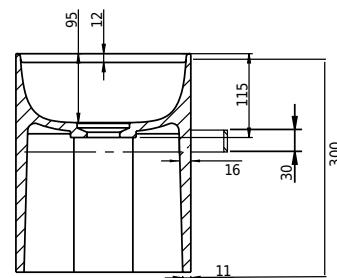

Yuno Rail 41 basin

SKU: 40010228

Colour:	Matte white
Size H/L/D:	30cm / 41cm / 24cm
Weight:	10kg net

Yuno Rail 41 basin details:

Yuno Rail has the timeless design that Yuno is famous for. The matte white Acovi® composite with the black towel Rail gives the basin a new fresh touch.

A simple and clean look, from the completely integrated waste to the size big enough to hide all installations.

Also available in:

Yuno Rail 55, H30/W55/D31 (40010229)

Yuno Rail 80, H30/W80/D20 (40010230)