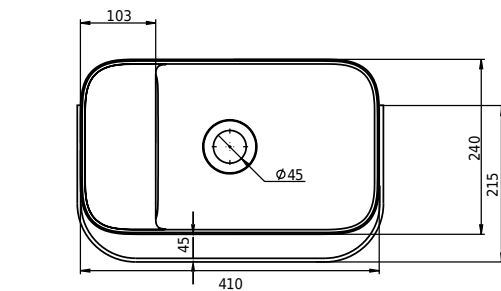

Yuno Rail 41 basin

SKU: 40010228

Colour:	Matte white
Size H/L/D:	30cm / 41cm / 24cm
Weight:	10kg net

Yuno Rail 41 basin details:

Yuno Rail has the timeless design that Yuno is famous for. The matte white Acovi® composite with the black towel Rail gives the basin a new fresh touch.

A simple and clean look, from the completely integrated waste to the size big enough to hide all installations.

Also available in:

Yuno Rail 55, H30/W55/D31 (40010229)

Yuno Rail 80, H30/W80/D20 (40010230)