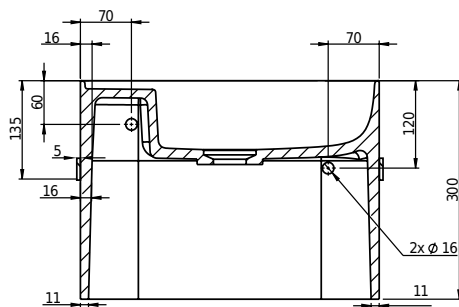

Yuno Rail 41 basin

SKU: 40010228

Colour:	Matte white
Size H/L/D:	30cm / 41cm / 24cm
Weight:	10kg net

Yuno Rail 41 basin details:

Yuno Rail has the timeless design that Yuno is famous for. The matte white Acovi® composite with the black towel Rail gives the basin a new fresh touch.

A simple and clean look, from the completely integrated waste to the size big enough to hide all installations.

Also available in:

Yuno Rail 55, H30/W55/D31 (40010229)

Yuno Rail 80, H30/W80/D20 (40010230)