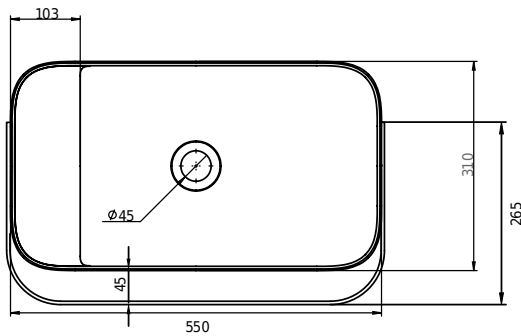

Copenhagen Bath

Roskildevej 394
DK-2610 Rødovre
VAT no.: DK32648622
Phone: 02476468850
contact@copenhagenbath.co.uk
www.copenhagenbath.co.uk

Yuno Rail 55 basin

SKU: 40010229

Colour:	Matte white
Size H/L/D:	30cm / 55cm / 31cm
Weight:	16kg net

Yuno Rail 55 basin details:

Yuno Rail has the timeless design that Yuno is famous for. The matte white Acovi® composite with the black towel Rail gives the basin a new fresh touch.

A simple and clean look, from the completely integrated waste to the size big enough to hide all installations.