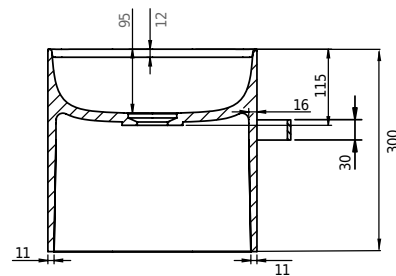

Copenhagen Bath

Roskildevej 394
DK-2610 Rødovre
VAT no.: DK32648622
Phone: 02476468850
contact@copenhagenbath.co.uk
www.copenhagenbath.co.uk

Yuno Rail 55 basin

SKU: 40010229

Colour:	Matte white
Size H/L/D:	30cm / 55cm / 31cm
Weight:	16kg net

Also available in:

Yuno Rail 41, H30/W41/D24 (40010228)

Yuno Rail 80, H30/W80/D20 (40010230)