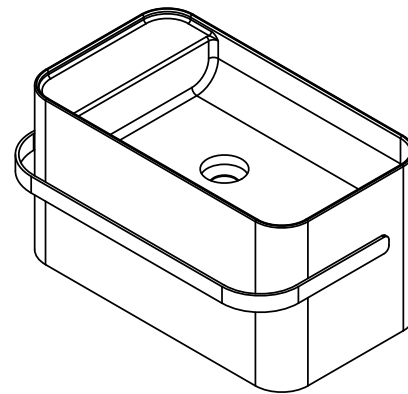

Copenhagen Bath

Roskildevej 394
DK-2610 Rødovre
VAT no.: DK32648622
Phone: 02476468850
contact@copenhagenbath.co.uk
www.copenhagenbath.co.uk

Yuno Rail 55 basin

SKU: 40010229

Colour:	Matte white
Size H/L/D:	30cm / 55cm / 31cm
Weight:	16kg net

Yuno Rail 55 basin details:

Yuno Rail has the timeless design that Yuno is famous for. The matte white Acovi® composite with the black towel Rail gives the basin a new fresh touch.

A simple and clean look, from the completely integrated waste to the size big enough to hide all installations.