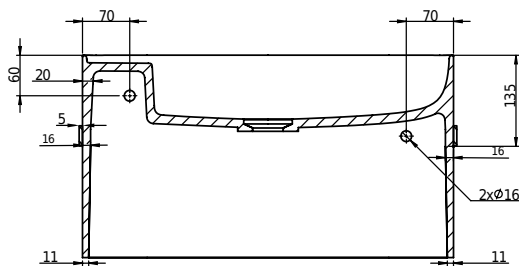

Copenhagen Bath

Roskildevej 394
DK-2610 Rødovre
VAT no.: DK32648622
Phone: 02476468850
contact@copenhagenbath.co.uk
www.copenhagenbath.co.uk

Yuno Rail 55 basin

SKU: 40010229

Colour:	Matte white
Size H/L/D:	30cm / 55cm / 31cm
Weight:	16kg net

Yuno Rail 55 basin details:

Yuno Rail has the timeless design that Yuno is famous for. The matte white Acovi® composite with the black towel Rail gives the basin a new fresh touch.

A simple and clean look, from the completely integrated waste to the size big enough to hide all installations.

Also available in:

Yuno Rail 41, H30/W41/D24 (40010228)

Yuno Rail 80, H30/W80/D20 (40010230)