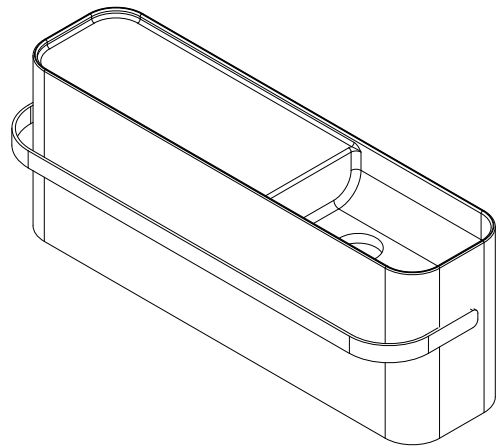

# Yuno Rail 80 basin

SKU: 40010230

92

**Colour:** Matte white  
**Size H/L/D:** 30cm / 80cm / 20cm  
**Weight:** 19.5kg net

**Yuno Rail 80 basin details:**

Yuno Rail has the timeless design that Yuno is famous for. The matte white Acovi® composite with the black towel Rail gives the basin a new fresh touch.

A simple and clean look, from the completely integrated waste to the size big enough to hide all installations.

Also available in:

Yuno Rail 41, H30/W41/D24 (40010228)

Yuno Rail 55, H30/W55/D31 (40010229)