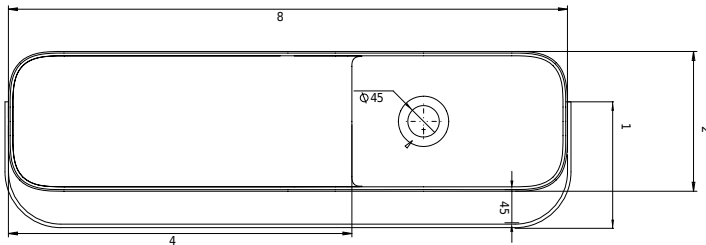

# Yuno Rail 80 basin

SKU: 40010230

92

**Colour:** Matte white  
**Size H/L/D:** 30cm / 80cm / 20cm  
**Weight:** 19.5kg net

**Yuno Rail 80 basin details:**

Yuno Rail has the timeless design that Yuno is famous for. The matte white Acovi® composite with the black towel Rail gives the basin a new fresh touch.

A simple and clean look, from the completely integrated waste to the size big enough to hide all installations.

Also available in:

Yuno Rail 41, H30/W41/D24 (40010228)

Yuno Rail 55, H30/W55/D31 (40010229)