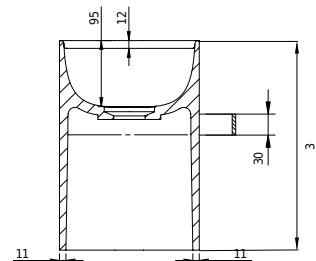

# Yuno Rail 80 basin

SKU: 40010230

92

**Colour:** Matte white  
**Size H/L/D:** 30cm / 80cm / 20cm  
**Weight:** 19.5kg net

**Yuno Rail 80 basin details:**

Yuno Rail has the timeless design that Yuno is famous for. The matte white Acovi® composite with the black towel Rail gives the basin a new fresh touch.

A simple and clean look, from the completely integrated waste to the size big enough to hide all installations.

Also available in:

Yuno Rail 41, H30/W41/D24 (40010228)

Yuno Rail 55, H30/W55/D31 (40010229)