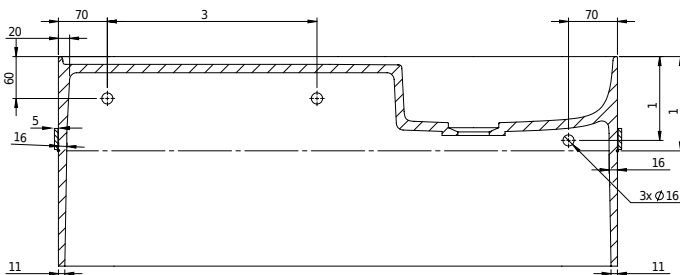

# Yuno Rail 80 basin

SKU: 40010230

92

**Colour:** Matte white  
**Size H/L/D:** 30cm / 80cm / 20cm  
**Weight:** 19.5kg net

**Yuno Rail 80 basin details:**

Yuno Rail has the timeless design that Yuno is famous for. The matte white Acovi® composite with the black towel Rail gives the basin a new fresh touch.

A simple and clean look, from the completely integrated waste to the size big enough to hide all installations.

Also available in:

Yuno Rail 41, H30/W41/D24 (40010228)

Yuno Rail 55, H30/W55/D31 (40010229)