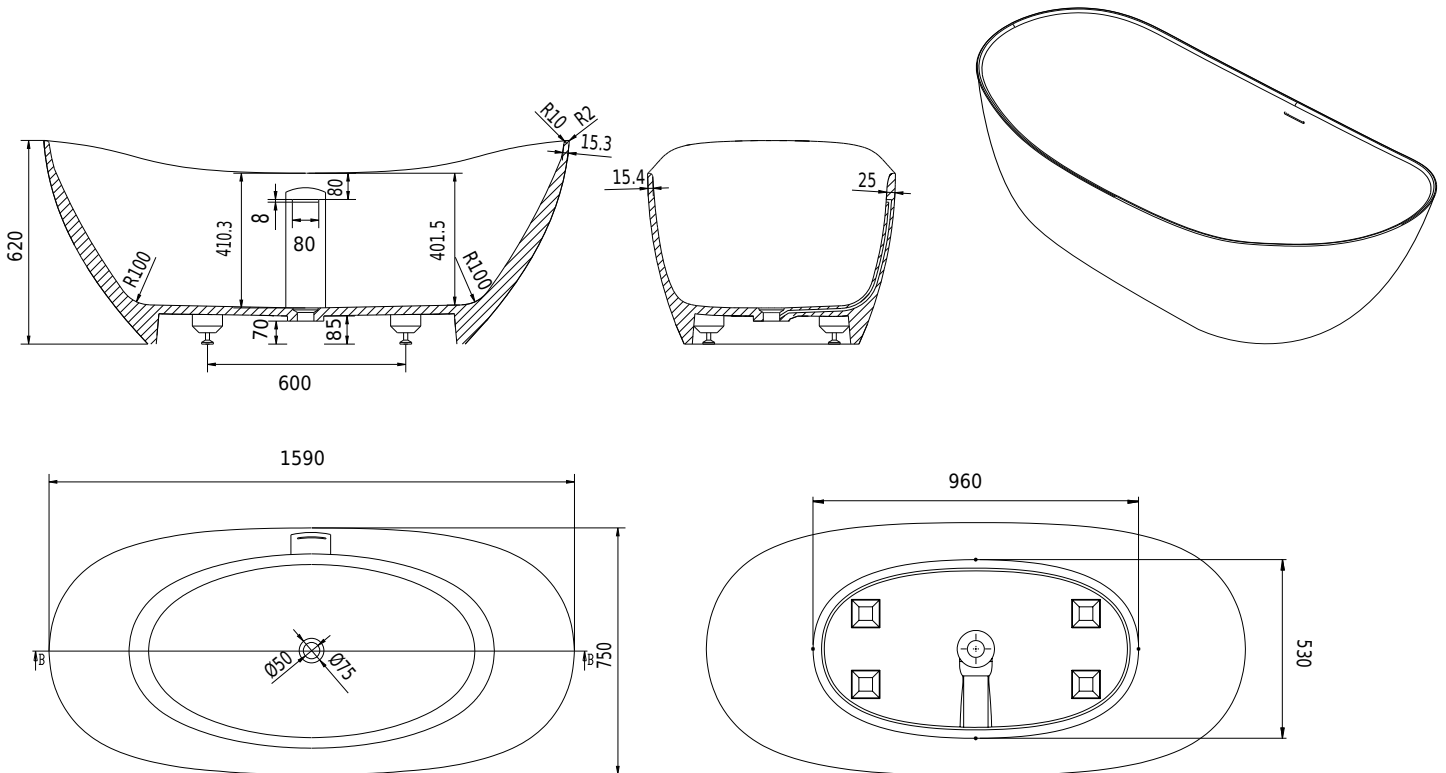

## TQ5 bathtub

SKU: 40030045

<b>Colour:</b>	Matte white
<b>Litre:</b>	270 overflow
<b>Size H/L/D:</b>	62cm / 159cm / 75cm
<b>Weight:</b>	143kg net

**TQ5 bathtub details:**

TQ5 bathtub is the fourth bathtub designed by Danish award winning designer Mikal Harrsen for Copenhagen Bath.

His usual minimalistic and clean design makes it an instant classic in the international respected Scandinavian style. Sharp lines form the outside of the TQ5 where soft and organic shapes on the inside makes it a comfortable and relaxing experience using the bathtub.