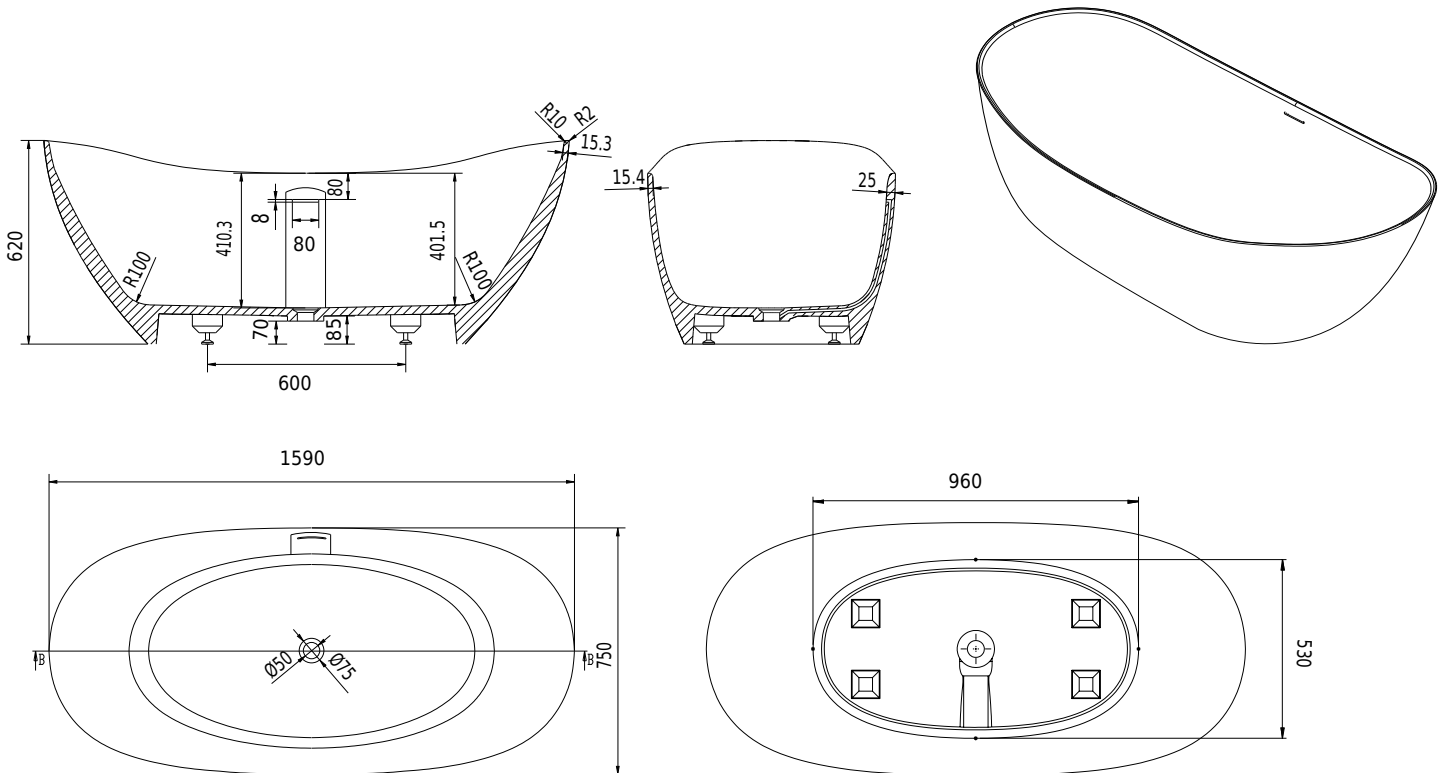

## TQ5 bathtub

SKU: 40030045

<b>Colour:</b>	Matte white
<b>Litre:</b>	270 overflow
<b>Size H/L/D:</b>	62cm / 159cm / 75cm
<b>Weight:</b>	143kg net

**TQ5 bathtub details:**

TQ5 bathtub is the fourth bathtub designed by Danish award winning designer Mikal Harrsen for Copenhagen Bath.

His usual minimalistic and clean design makes it an instant classic in the international respected Scandinavian style. Sharp lines form the outside of the TQ5 where soft and organic shapes on the inside makes it a comfortable and relaxing experience using the bathtub.