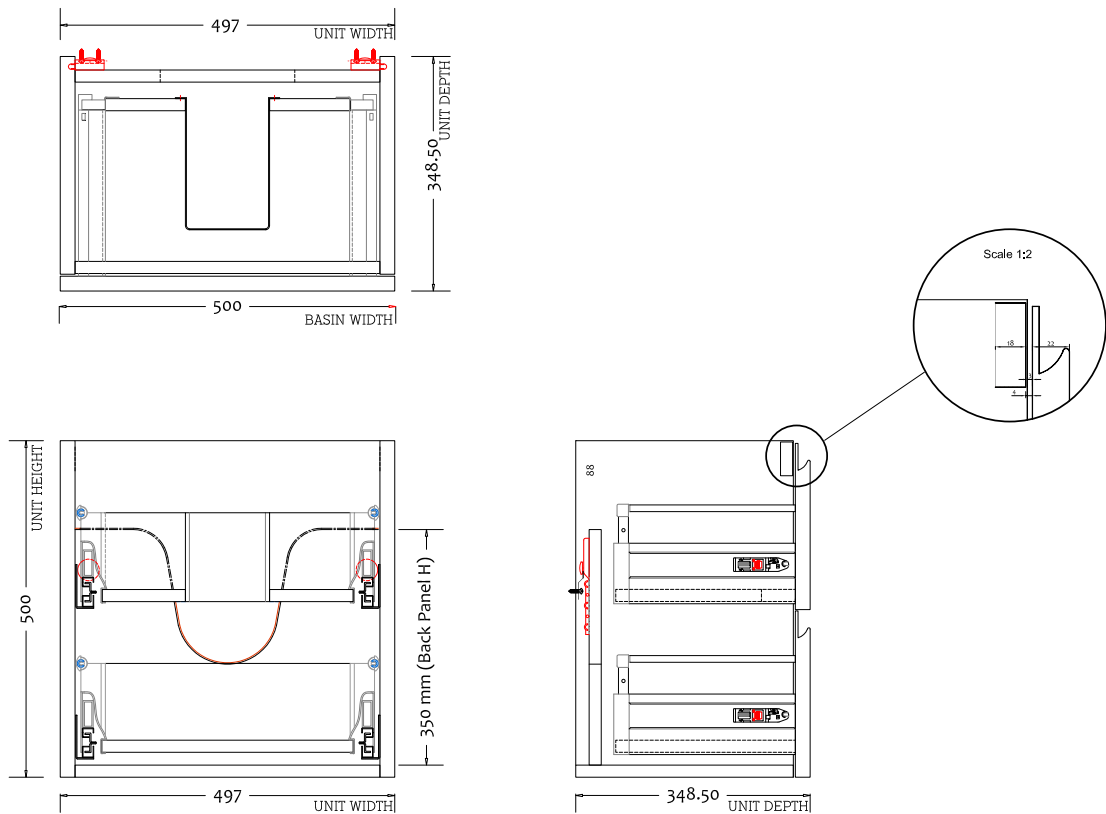

# Malmö 50/35 cabinet with Romsø basin

SKU: 30010191

**Colour:** Matte white  
**Size H/L/D:** 60cm / 50cm / 35cm  
**Weight:** 25.5kg net

**Malmö 50/35 cabinet with Romsø basin details:**