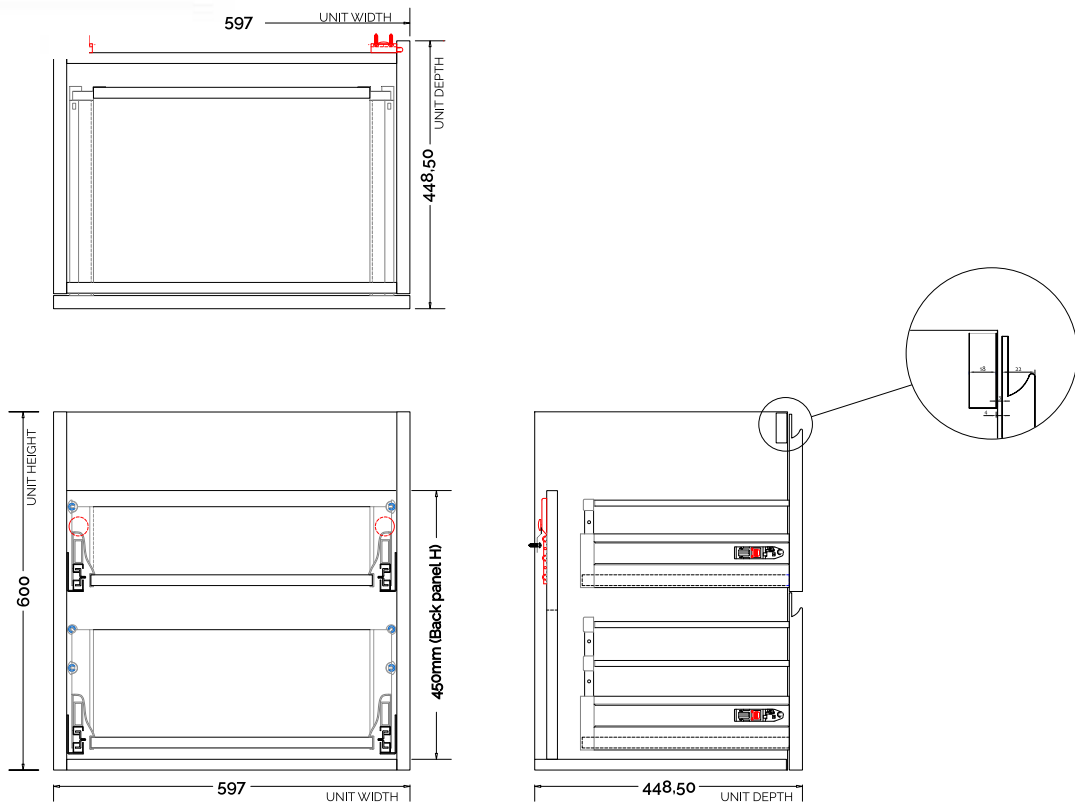

Malmö 60 cabinet with Romsø basin

SKU: 30010192

Colour: Matte white
Size H/L/D: 60cm / 60cm / 45cm
Weight: 41.5kg net

Malmö 60 cabinet with Romsø basin details: