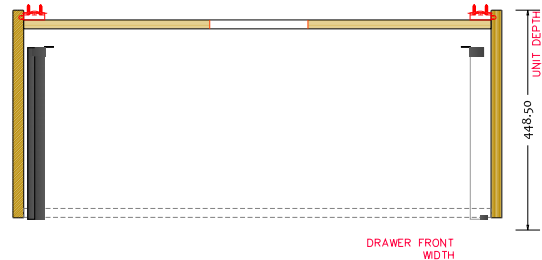

# Malmö 100 cabinet with centred Romsø basin

SKU: 30010196

// ELEVATION

// Side VIEW

// Side SECTION

// SECTION

DRAWER FRONT WIDTH

**Colour:** Matte white  
**Size H/L/D:** 60cm / 100cm / 45cm  
**Weight:** 60.5kg net

**Malmö 100 cabinet with centred Romsø basin details:**