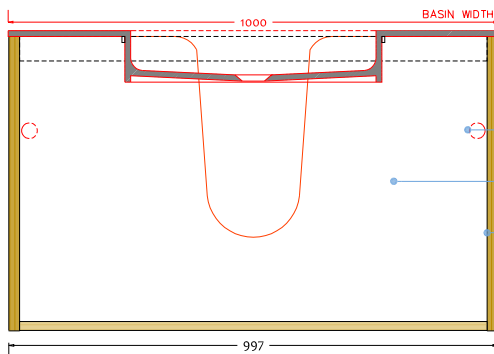

# Malmö 100 cabinet with centred Romsø basin

SKU: 30010196

// ELEVATION

// Side VIEW

// Side SECTION

// SECTION

DRAWER FRONT WIDTH

**Colour:** Matte white  
**Size H/L/D:** 60cm / 100cm / 45cm  
**Weight:** 60.5kg net

**Malmö 100 cabinet with centred Romsø basin details:**