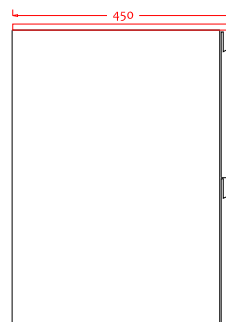

# Malmö 100 cabinet with centred Romsø basin

SKU: 30010196

// ELEVATION

// Side VIEW

// Side SECTION

// SECTION

DRAWER FRONT WIDTH

**Colour:** Matte white  
**Size H/L/D:** 60cm / 100cm / 45cm  
**Weight:** 60.5kg net

**Malmö 100 cabinet with centred Romsø basin details:**