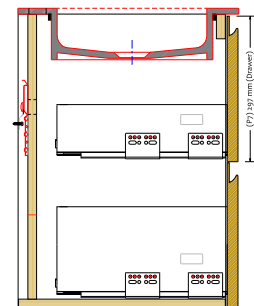

# Malmö 100 cabinet with centred Romsø basin

SKU: 30010196

// ELEVATION

// Side VIEW

// Side SECTION

// SECTION

DRAWER FRONT WIDTH

**Colour:** Matte white  
**Size H/L/D:** 60cm / 100cm / 45cm  
**Weight:** 60.5kg net

**Malmö 100 cabinet with centred Romsø basin details:**