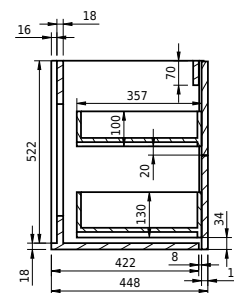

Rungsted 120 cabinet with left basin

SKU: 30010198

FRONT VIEW

SIDE VIEW

T

INSIDE

Colour: Smoked oak/matte white
Size H/L/D: 54.5cm / 120cm / 45cm
Weight: 68kg net

Rungsted 120 cabinet with left basin details: