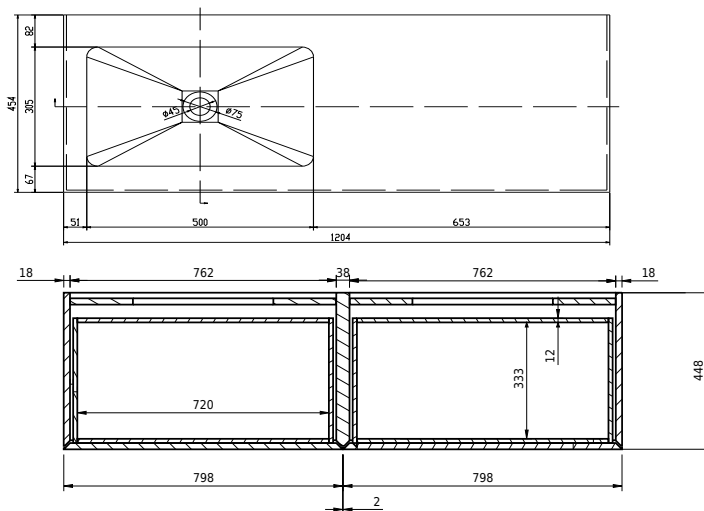

Rungsted 120 cabinet with left basin

SKU: 30010198

FRONT VIEW

SIDE VIEW

T

INSIDE

Colour: Smoked oak/matte white
Size H/L/D: 54.5cm / 120cm / 45cm
Weight: 68kg net

Rungsted 120 cabinet with left basin details: