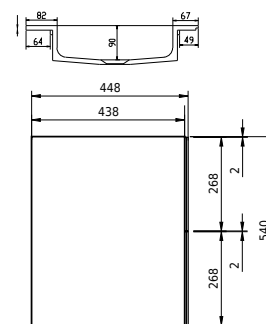

Rungsted 120 cabinet with left basin

SKU: 30010198

FRONT VIEW

SIDE VIEW

T

INSIDE

Colour: Smoked oak/matte white
Size H/L/D: 54.5cm / 120cm / 45cm
Weight: 68kg net

Rungsted 120 cabinet with left basin details: