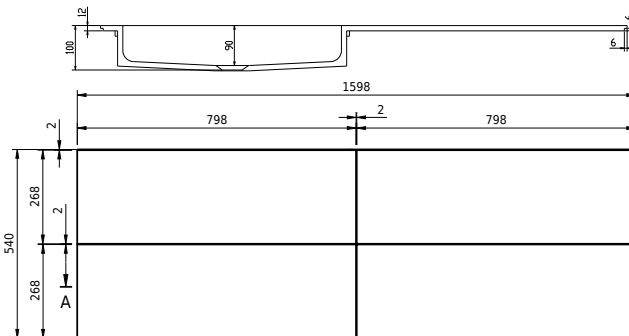

Rungsted 120 cabinet with left basin

SKU: 30010198

FRONT VIEW

SIDE VIEW

T

INSIDE

Colour: Smoked oak/matte white
Size H/L/D: 54.5cm / 120cm / 45cm
Weight: 68kg net

Rungsted 120 cabinet with left basin details: