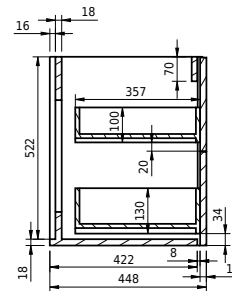

Rungsted 120 cabinet with right basin

SKU: 30010199

FRONT VIEW

SIDE VIEW

T

INSIDE

Colour: Smoked oak/matte white
Size H/L/D: 54.5cm / 120cm / 45cm
Weight: 68kg net

Rungsted 120 cabinet with right basin details: