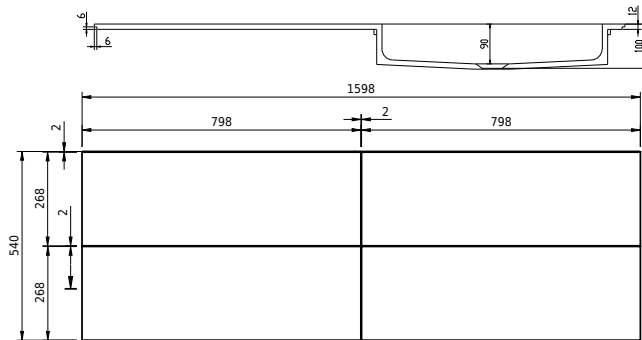

Rungsted 120 cabinet with right basin

SKU: 30010199

FRONT VIEW

SIDE VIEW

T

INSIDE

Colour: Smoked oak/matte white
Size H/L/D: 54.5cm / 120cm / 45cm
Weight: 68kg net

Rungsted 120 cabinet with right basin details: