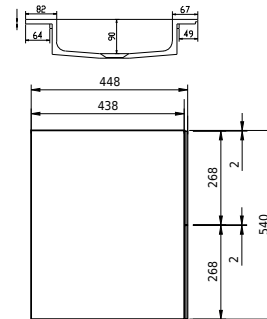

Rungsted 120 cabinet with right basin

SKU: 30010199

FRONT VIEW

SIDE VIEW

T

INSIDE

Colour: Smoked oak/matte white
Size H/L/D: 54.5cm / 120cm / 45cm
Weight: 68kg net

Rungsted 120 cabinet with right basin details: