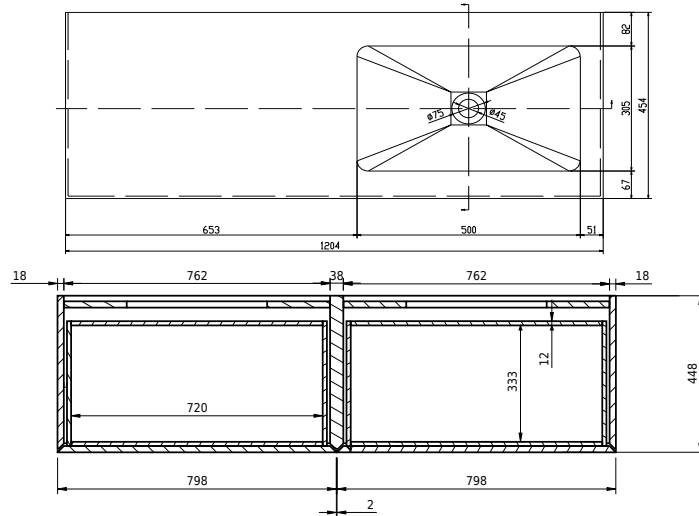

Rungsted 120 cabinet with right basin

SKU: 30010199

FRONT VIEW

SIDE VIEW

T

INSIDE

Colour: Smoked oak/matte white
Size H/L/D: 54.5cm / 120cm / 45cm
Weight: 68kg net

Rungsted 120 cabinet with right basin details: