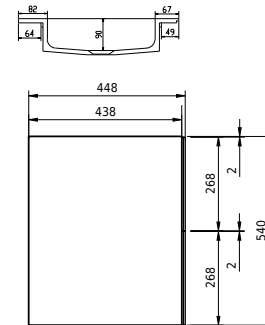

Rungsted 160 cabinet with left basin

SKU: 30010202

FRONT VIEW

SIDE VIEW

T

INSIDE

Colour: Smoked oak/matte white
Size H/L/D: 54.5cm / 160cm / 45cm
Weight: 79.6kg net

Rungsted 160 cabinet with left basin details: