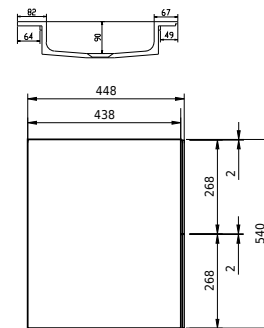

Rungsted 160 cabinet with left basin

SKU: 30010202

FRONT VIEW

SIDE VIEW

T

INSIDE

Colour: Smoked oak/matte white
Size H/L/D: 54.5cm / 160cm / 45cm
Weight: 79.6kg net

Rungsted 160 cabinet with left basin details: