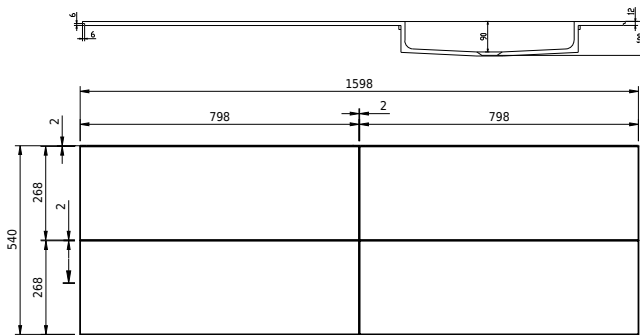

Rungsted 160 cabinet with left basin

SKU: 30010202

FRONT VIEW

SIDE VIEW

T

INSIDE

Colour: Smoked oak/matte white
Size H/L/D: 54.5cm / 160cm / 45cm
Weight: 79.6kg net

Rungsted 160 cabinet with left basin details: