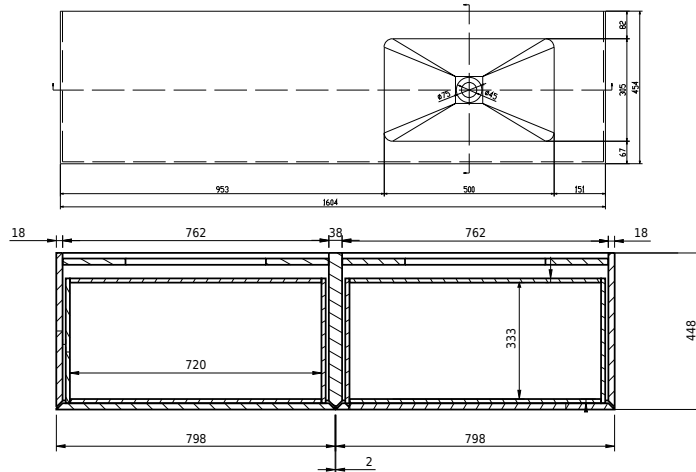

Rungsted 160 cabinet with left basin

SKU: 30010202

FRONT VIEW

SIDE VIEW

T

INSIDE

Colour: Smoked oak/matte white
Size H/L/D: 54.5cm / 160cm / 45cm
Weight: 79.6kg net

Rungsted 160 cabinet with left basin details: