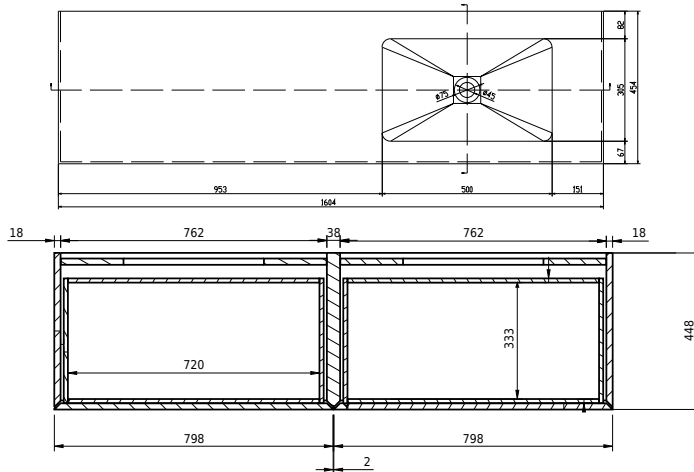

Rungsted 160 cabinet with left basin

SKU: 30010202

FRONT VIEW

SIDE VIEW

T

INSIDE

Colour: Smoked oak/matte white
Size H/L/D: 54.5cm / 160cm / 45cm
Weight: 79.6kg net

Rungsted 160 cabinet with left basin details: