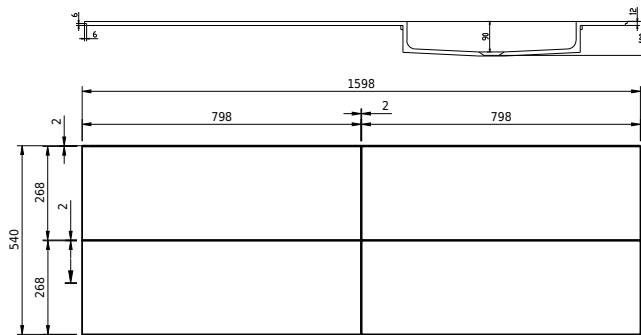

Rungsted 160 cabinet with left basin

SKU: 30010202

FRONT VIEW

SIDE VIEW

T

INSIDE

Colour: Smoked oak/matte white
Size H/L/D: 54.5cm / 160cm / 45cm
Weight: 79.6kg net

Rungsted 160 cabinet with left basin details: