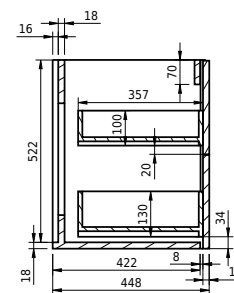

Rungsted 160 cabinet with left basin

SKU: 30010202

FRONT VIEW

SIDE VIEW

T

INSIDE

Colour: Smoked oak/matte white
Size H/L/D: 54.5cm / 160cm / 45cm
Weight: 79.6kg net

Rungsted 160 cabinet with left basin details: