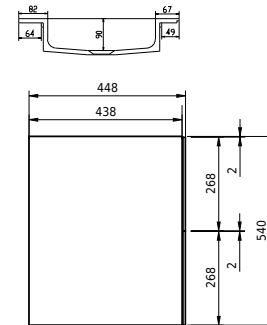

# Rungsted 160 cabinet with right basin

SKU: 30010203

FRONT VIEW

SIDE VIEW

T

INSIDE

**Colour:** Smoked oak/matte white  
**Size H/L/D:** 54.5cm / 160cm / 45cm  
**Weight:** 79.6kg net

**Rungsted 160 cabinet with right basin details:**