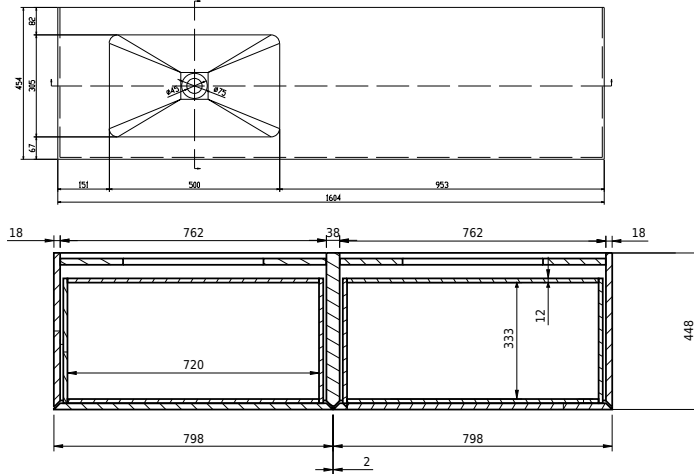

# Rungsted 160 cabinet with right basin

SKU: 30010203

FRONT VIEW

SIDE VIEW

T

INSIDE

**Colour:** Smoked oak/matte white  
**Size H/L/D:** 54.5cm / 160cm / 45cm  
**Weight:** 79.6kg net

**Rungsted 160 cabinet with right basin details:**