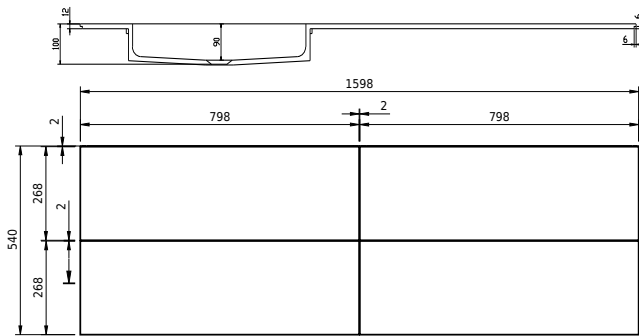

# Rungsted 160 cabinet with right basin

SKU: 30010203

FRONT VIEW

SIDE VIEW

T

INSIDE

**Colour:** Smoked oak/matte white  
**Size H/L/D:** 54.5cm / 160cm / 45cm  
**Weight:** 79.6kg net

**Rungsted 160 cabinet with right basin details:**