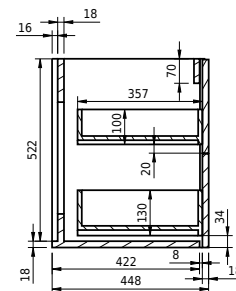

# Rungsted 160 cabinet with right basin

SKU: 30010203

FRONT VIEW

SIDE VIEW

T

INSIDE

**Colour:** Smoked oak/matte white  
**Size H/L/D:** 54.5cm / 160cm / 45cm  
**Weight:** 79.6kg net

**Rungsted 160 cabinet with right basin details:**