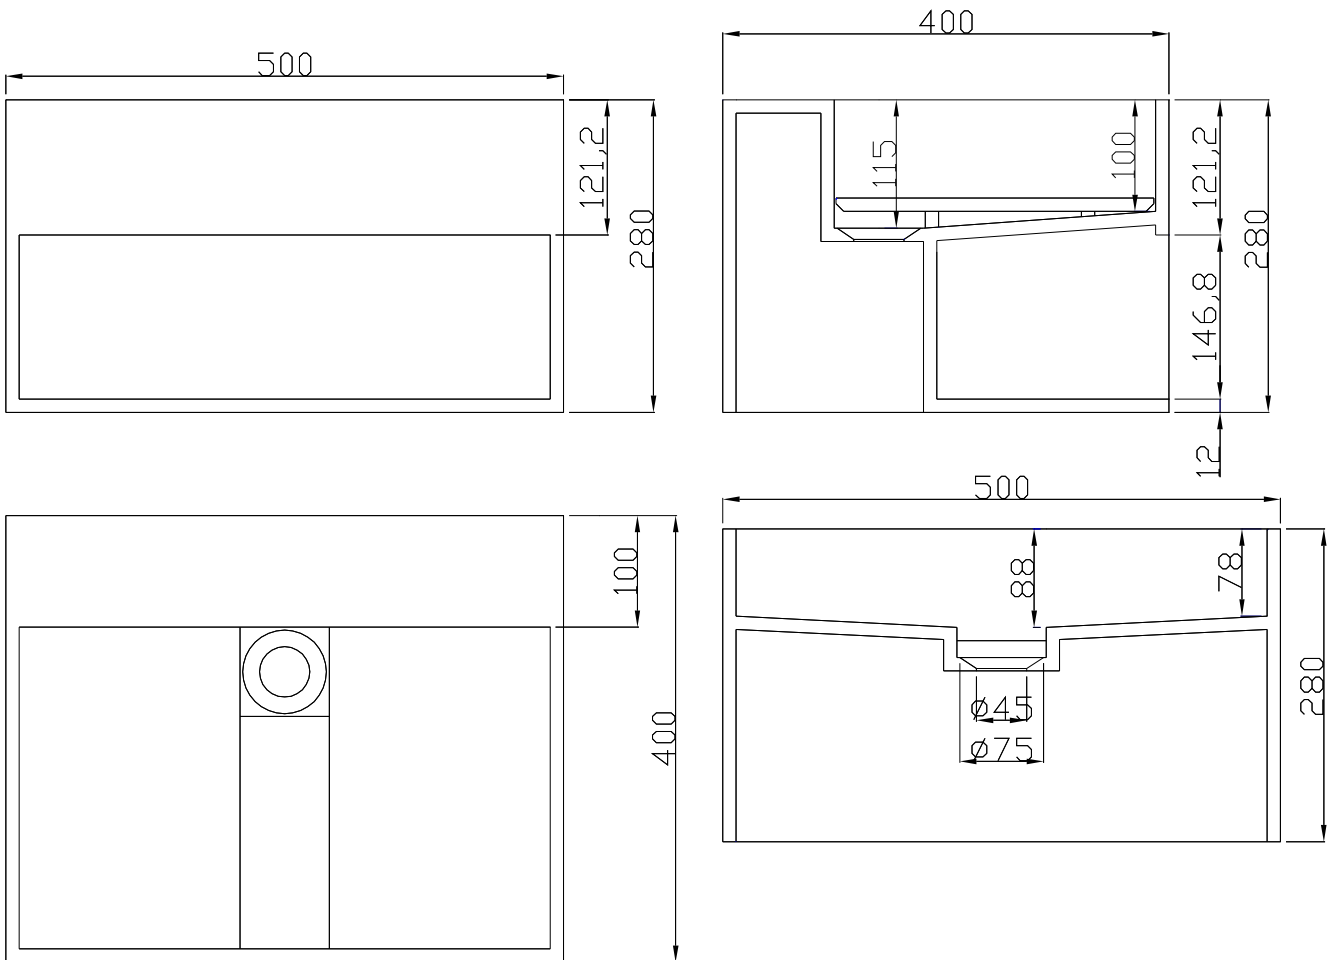

Søndersø 50 basin

SKU: 40010044

Colour:	Matte white
Size H/L/D:	28cm / 50cm / 40cm
Weight:	18.64kg net

Søndersø 50 basin details:

Wash basin in solid composite with integrated drain. It is possible to deliver this wash basin made-to-measure. After all, no bathroom is the same. There will be a longer delivery time for bespoke products. Contact your nearest showroom for further details.