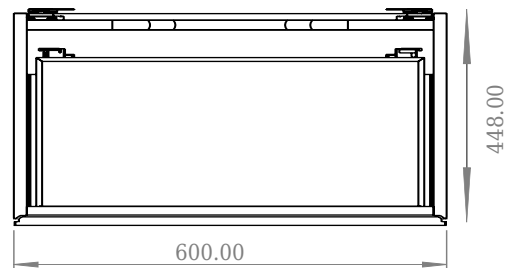

Copenhagen Bath
Roskildevej 394
DK-2610 Rødovre
VAT no.: DK32648622
Phone: 02476468850
contact@copenhagenbath.co.uk
www.copenhagenbath.co.uk

SQ2 60 cabinet with centred basin

SKU: 30010230

Top View

Colour: Matte white
Size H/L/D: 28.8cm / 60cm / 45cm
Weight: 26.5kg net

SQ2 60 cabinet with centred basin details: