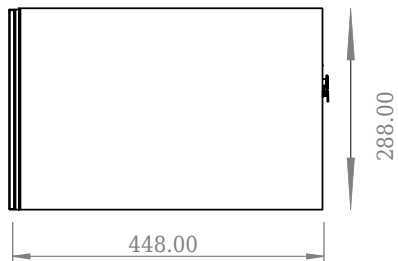

Copenhagen Bath
Roskildevej 394
DK-2610 Rødovre
VAT no.: DK32648622
Phone: 02476468850
contact@copenhagenbath.co.uk
www.copenhagenbath.co.uk

SQ2 60 cabinet with centred basin

SKU: 30010230

F View

Top View

Side View

Back View

Colour: Matte white
Size H/L/D: 28.8cm / 60cm / 45cm
Weight: 26.5kg net

SQ2 60 cabinet with centred basin details:

The SQ2 series is designed by Danish award winning designer Mikal Harrsen. SQ2 is a part of our exclusive series Scandinavian Suite, the stylish 6mm thin edges makes it light and elegant to look at.