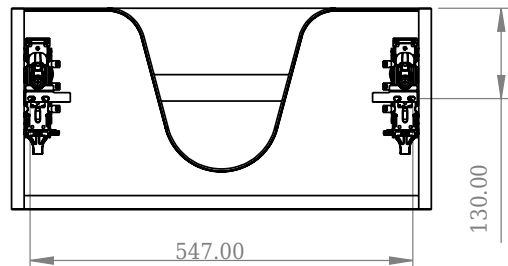

Side View

Back View

Colour: Matte white
Size H/L/D: 28.8cm / 60cm / 45cm
Weight: 26.5kg net

SQ2 60 cabinet with centred basin details:

The SQ2 series is designed by Danish award winning designer Mikal Harrsen. SQ2 is a part of our exclusive series Scandinavian Suite, the stylish 6mm thin edges makes it light and elegant to look at.