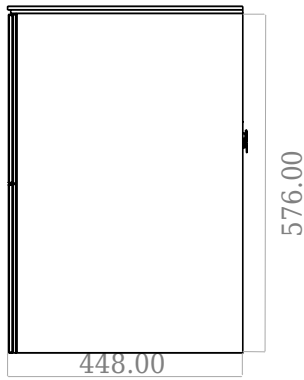

SQ2 60 double cabinet with centred basin

SKU: 30010231

F View

Top View

Side View

Back View

Colour: Matte white
Size H/L/D: 57.6cm / 60cm / 45cm
Weight: 40kg net

SQ2 60 double cabinet with centred basin details: