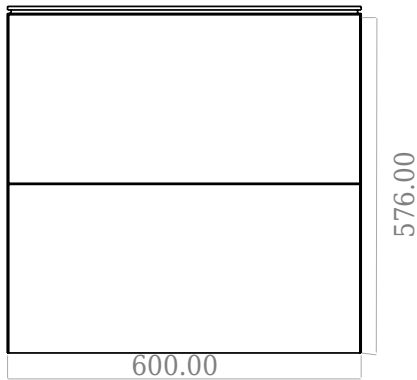

SQ2 60 double cabinet with centred basin

SKU: 30010231

F View

Top View

Side View

Back View

Colour: Matte white
Size H/L/D: 57.6cm / 60cm / 45cm
Weight: 40kg net

SQ2 60 double cabinet with centred basin details: