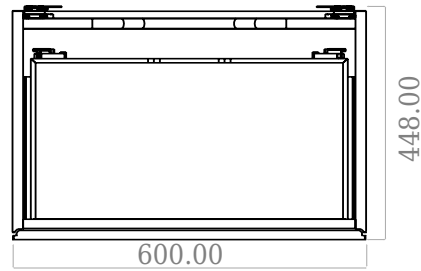

SQ2 60 double cabinet with centred basin

SKU: 30010231

F View

Top View

Side View

Back View

Colour: Matte white
Size H/L/D: 57.6cm / 60cm / 45cm
Weight: 40kg net

SQ2 60 double cabinet with centred basin details: