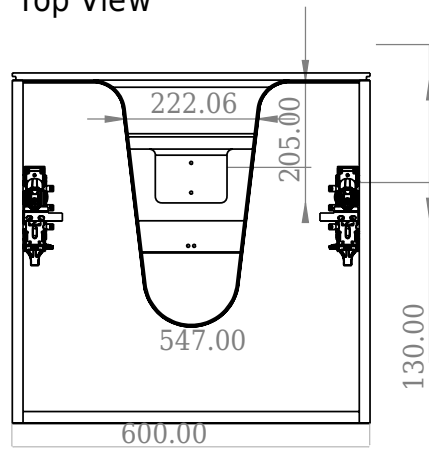

SQ2 60 double cabinet with centred basin

SKU: 30010231

F View

Top View

Side View

Back View

Colour: Matte white
Size H/L/D: 57.6cm / 60cm / 45cm
Weight: 40kg net

SQ2 60 double cabinet with centred basin details: