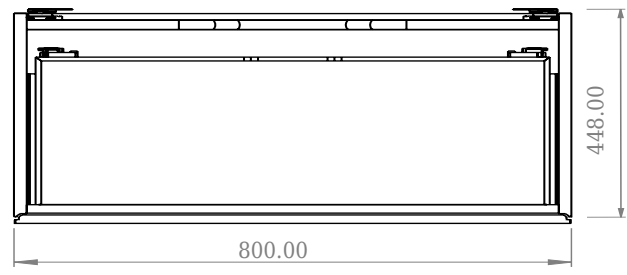

Copenhagen Bath
Roskildevej 394
DK-2610 Rødovre
VAT no.: DK32648622
Phone: 02476468850
contact@copenhagenbath.co.uk
www.copenhagenbath.co.uk

SQ2 80 cabinet with centred basin

SKU: 30010232

F View

Top View

Side View

Back View

Colour: Matte white
Size H/L/D: 28.8cm / 80cm / 45cm
Weight: 41.8kg net

SQ2 80 cabinet with centred basin details: