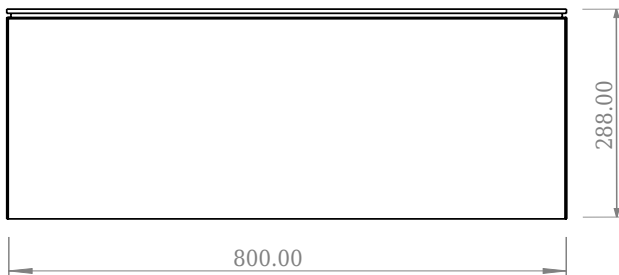

Copenhagen Bath
Roskildevej 394
DK-2610 Rødovre
VAT no.: DK32648622
Phone: 02476468850
contact@copenhagenbath.co.uk
www.copenhagenbath.co.uk

SQ2 80 cabinet with centred basin

SKU: 30010232

F View

Top View

Side View

Back View

Colour: Matte white
Size H/L/D: 28.8cm / 80cm / 45cm
Weight: 41.8kg net

SQ2 80 cabinet with centred basin details: