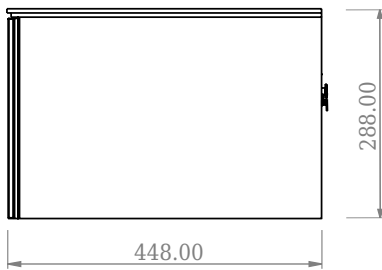

Copenhagen Bath
Roskildevej 394
DK-2610 Rødovre
VAT no.: DK32648622
Phone: 02476468850
contact@copenhagenbath.co.uk
www.copenhagenbath.co.uk

SQ2 80 cabinet with centred basin

SKU: 30010232

F View

Top View

Side View

Back View

Colour: Matte white
Size H/L/D: 28.8cm / 80cm / 45cm
Weight: 41.8kg net

SQ2 80 cabinet with centred basin details: