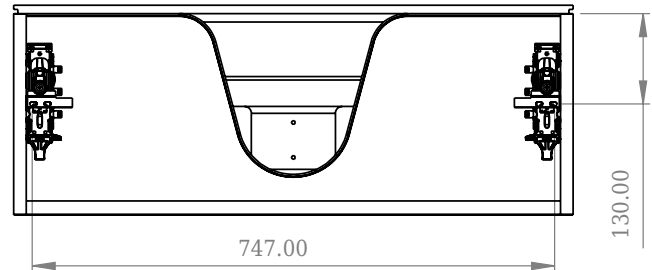

Copenhagen Bath
Roskildevej 394
DK-2610 Rødovre
VAT no.: DK32648622
Phone: 02476468850
contact@copenhagenbath.co.uk
www.copenhagenbath.co.uk

SQ2 80 cabinet with centred basin

SKU: 30010232

F View

Top View

Side View

Back View

Colour: Matte white
Size H/L/D: 28.8cm / 80cm / 45cm
Weight: 41.8kg net

SQ2 80 cabinet with centred basin details: