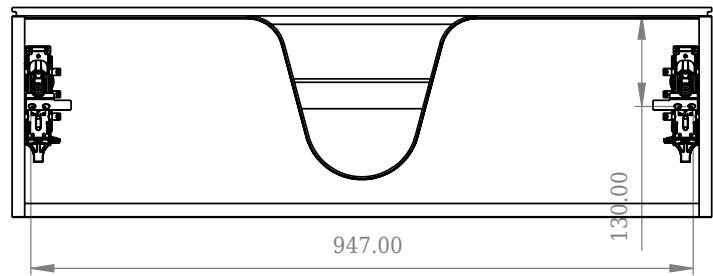

# SQ2 100 cabinet with centred basin

SKU: 30010234

F View

Top View

Side View

Back View

**Colour:** Matte white  
**Size H/L/D:** 28.8cm / 100cm / 45cm  
**Weight:** 39kg net

**SQ2 100 cabinet with centred basin details:**