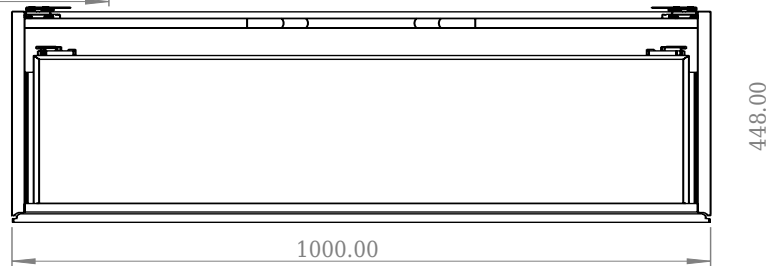

# SQ2 100 cabinet with centred basin

SKU: 30010234

F View

Top View

Side View

Back View

**Colour:** Matte white  
**Size H/L/D:** 28.8cm / 100cm / 45cm  
**Weight:** 39kg net

**SQ2 100 cabinet with centred basin details:**