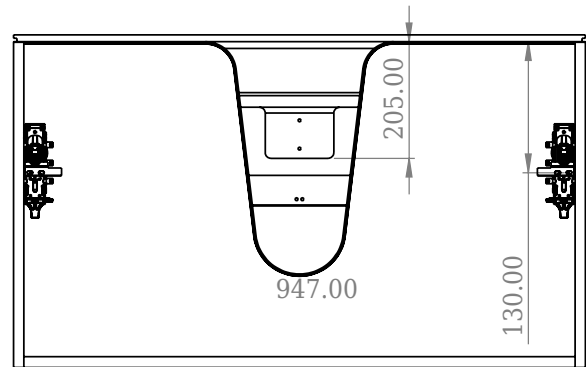

# SQ2 100 double cabinet with centred basin

SKU: 30010235

F View

Top View

Side View

Back View

**Colour:**

Matte white

**Size H/L/D:**

57.6cm / 100cm / 45cm

**Weight:**

60kg net

**SQ2 100 double cabinet with centred basin details:**