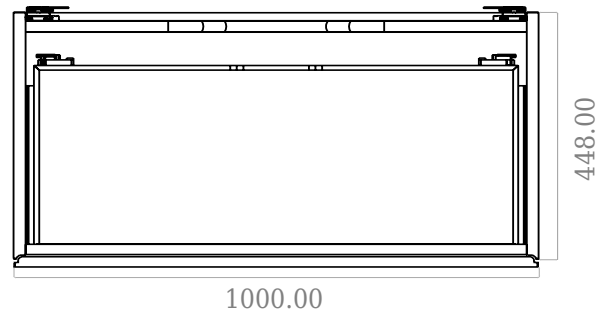

# SQ2 100 double cabinet with centred basin

SKU: 30010235

F View

Top View

Side View

Back View

**Colour:**

Matte white

**Size H/L/D:**

57.6cm / 100cm / 45cm

**Weight:**

60kg net

**SQ2 100 double cabinet with centred basin details:**