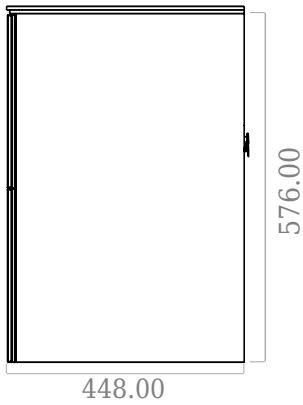

# SQ2 100 double cabinet with centred basin

SKU: 30010235

F View

Top View

Side View

Back View

**Colour:**

Matte white

**Size H/L/D:**

57.6cm / 100cm / 45cm

**Weight:**

60kg net

**SQ2 100 double cabinet with centred basin details:**