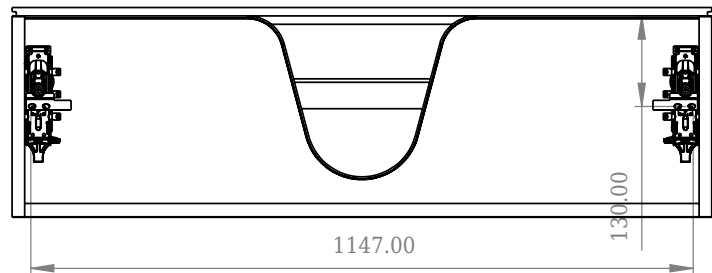

# SQ2 120 cabinet with centred basin

SKU: 30010236

F View

Top View

Side View

Back View

**Colour:** Matte white  
**Size H/L/D:** 28.8cm / 120cm / 45cm  
**Weight:** 63kg net

**SQ2 120 cabinet with centred basin details:**