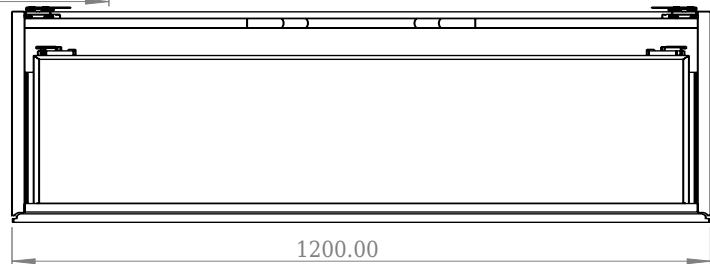

# SQ2 120 cabinet with centred basin

SKU: 30010236

F View

Top View

Side View

Back View

**Colour:** Matte white  
**Size H/L/D:** 28.8cm / 120cm / 45cm  
**Weight:** 63kg net

**SQ2 120 cabinet with centred basin details:**