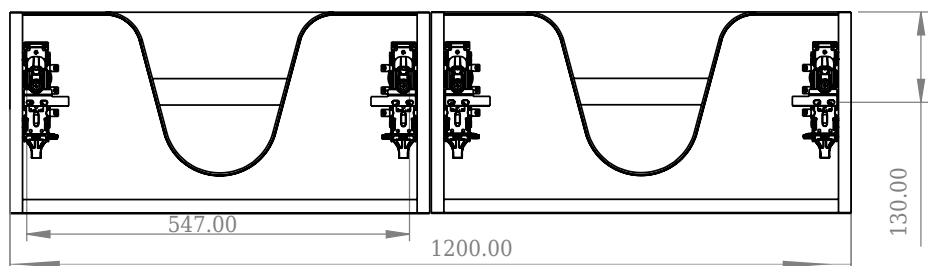

# SQ2 120 cabinet with left basin

SKU: 30010237

Front View

Top View

side View

Back View

**Colour:** Matte white  
**Size H/L/D:** 28.8cm / 120cm / 45cm  
**Weight:** 48.72kg net

**SQ2 120 cabinet with left basin details:**