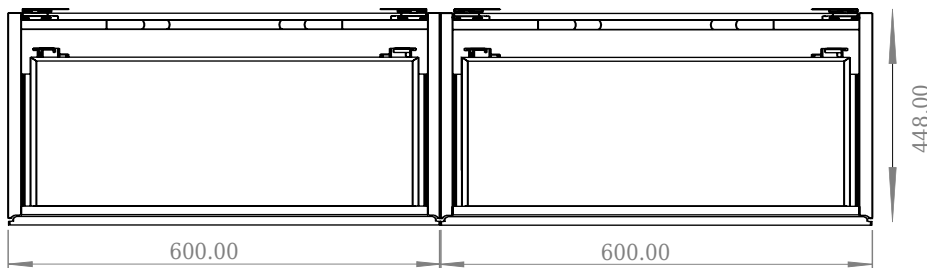

# SQ2 120 cabinet with left basin

SKU: 30010237

Front View

Top View

side View

Back View

**Colour:** Matte white  
**Size H/L/D:** 28.8cm / 120cm / 45cm  
**Weight:** 48.72kg net

**SQ2 120 cabinet with left basin details:**