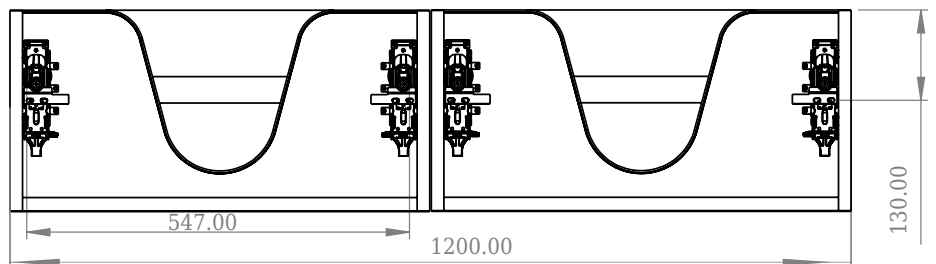

Copenhagen Bath

Roskildevej 394
DK-2610 Rødovre
VAT no.: DK32648622
Phone: 02476468850
contact@copenhagenbath.co.uk
www.copenhagenbath.co.uk

SQ2 120 cabinet with right basin

SKU: 30010238

Front View

Top View

side View

Back View

Colour: Matte white
Size H/L/D: 28.8cm / 120cm / 45cm
Weight: 48.72kg net

SQ2 120 cabinet with right basin details: