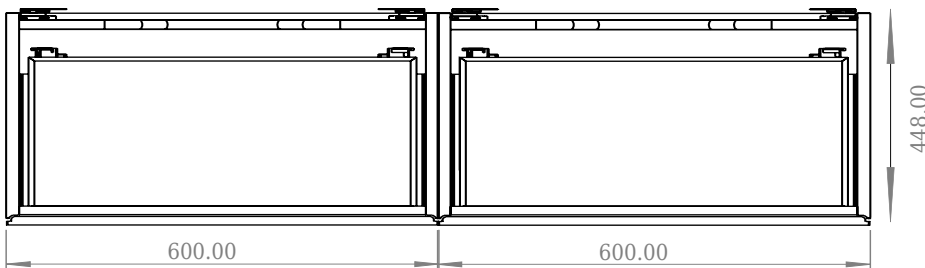

Copenhagen Bath

Roskildevej 394
DK-2610 Rødovre
VAT no.: DK32648622
Phone: 02476468850
contact@copenhagenbath.co.uk
www.copenhagenbath.co.uk

SQ2 120 cabinet with right basin

SKU: 30010238

Front View

Top View

side View

Back View

Colour: Matte white
Size H/L/D: 28.8cm / 120cm / 45cm
Weight: 48.72kg net

SQ2 120 cabinet with right basin details: