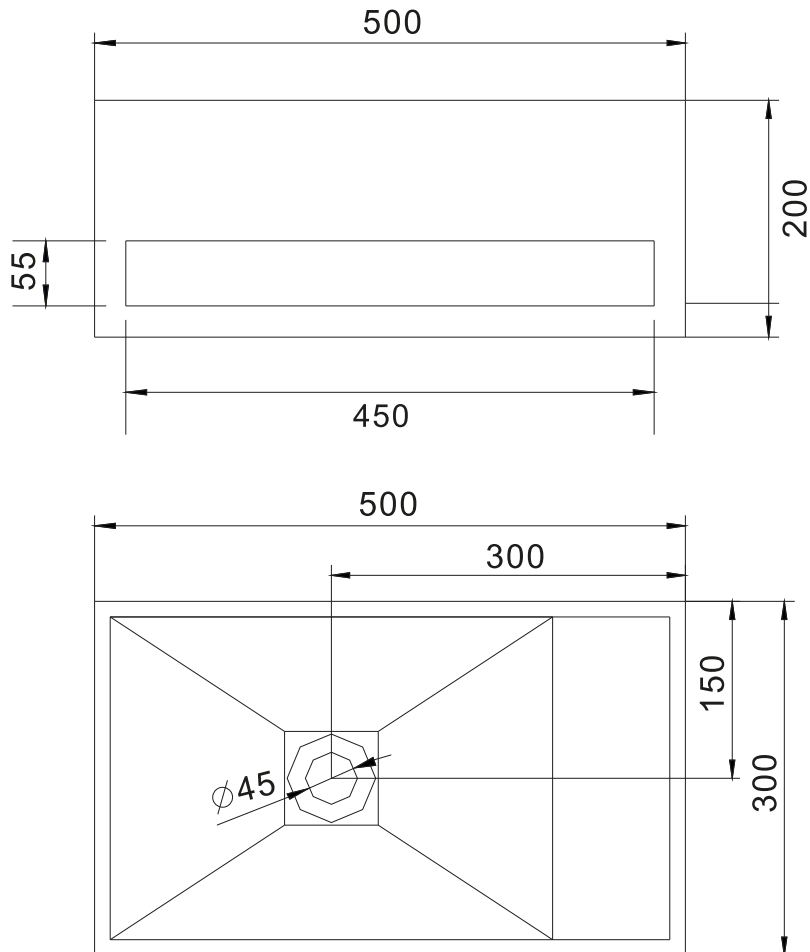

Sandfjord 50 left basin

SKU: 40010047

Colour:	Matte white
Size H/L/D:	20cm / 50cm / 30cm
Weight:	9.78kg net

Sandfjord 50 left basin details:

Sandfjord is a wash basin series with either towel holder or a big soft-close drawer. Straight edges and sharp corners gives this series a very clean design which is the hallmark of Scandinavian design. The basin is made of matte solid Acovi® composite which is ideal for bathrooms, since it is completely pore-free, and is extremely easy to maintain. The basin can be made as bespoke, so if you need a different size, or even another design, don't hesitate to contact us.