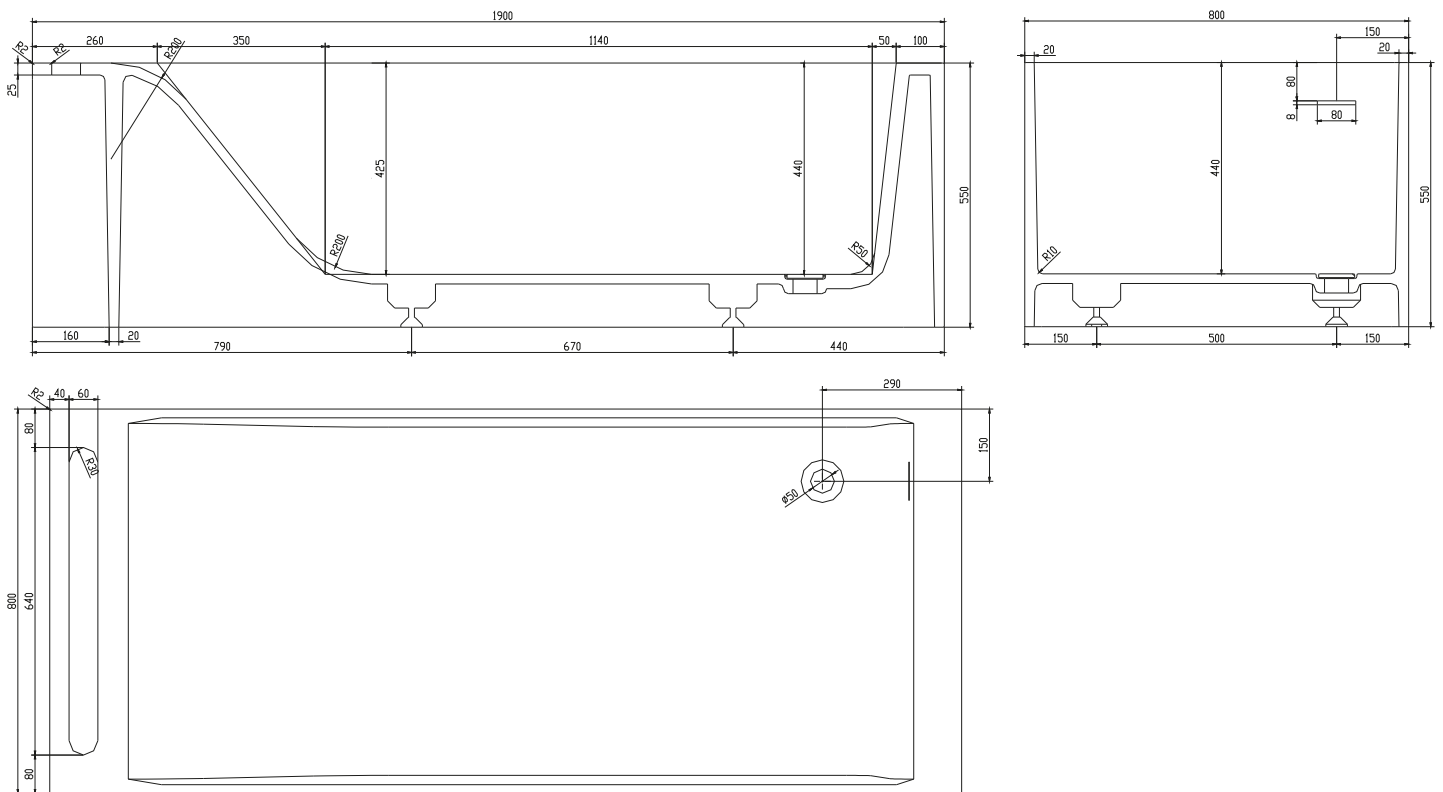

Copenhagen Bath
Roskildevej 394
DK-2610 Rødovre
VAT no.: DK32648622
Phone: 02476468850
contact@copenhagenbath.co.uk
www.copenhagenbath.co.uk

Christianssand bathtub

SKU: 40030015

Colour:	Matte white
Litre:	310 overflow
Size H/L/D:	55cm / 190cm / 80cm
Weight:	180kg net

Christianssand bathtub details:

Please note that there may be a tolerance of ± 5 mm as all products are hand sanded.