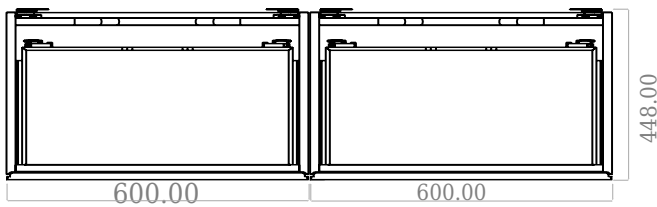

Copenhagen Bath
Roskildevej 394
DK-2610 Rødovre
VAT no.: DK32648622
Phone: 02476468850
contact@copenhagenbath.co.uk
www.copenhagenbath.co.uk

SQ2 120 double with countertop

SKU: 30010240

F View

Side View

Top View

Back View

Colour: Matte white
Size H/L/D: 60cm / 120cm / 45cm
Weight: 75kg net

SQ2 120 double with countertop details: