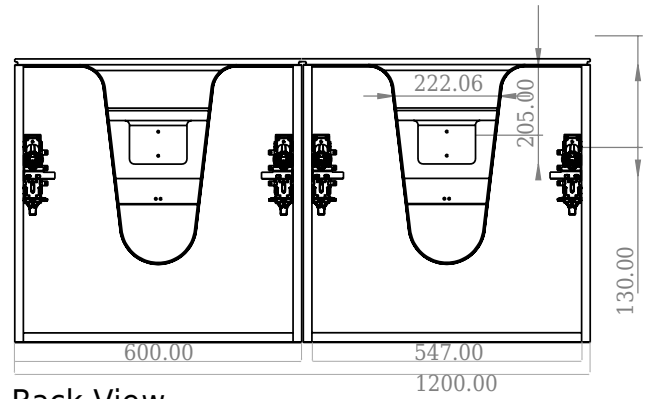

Copenhagen Bath
Roskildevej 394
DK-2610 Rødovre
VAT no.: DK32648622
Phone: 02476468850
contact@copenhagenbath.co.uk
www.copenhagenbath.co.uk

SQ2 120 double with countertop

SKU: 30010240

F View

Side View

Top View

Back View

Colour: Matte white
Size H/L/D: 60cm / 120cm / 45cm
Weight: 75kg net

SQ2 120 double with countertop details: