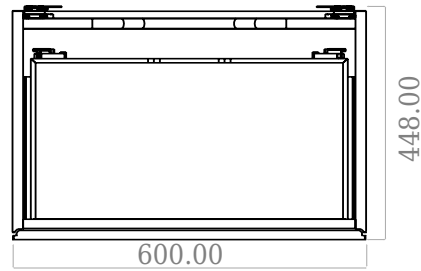

SQ2 60 double cabinet with countertop

SKU: 30010241

F View

Top View

Side View

Back View

Colour: Matte white
Size H/L/D: 60cm / 60cm / 45cm
Weight: 37kg net

SQ2 60 double cabinet with countertop details: