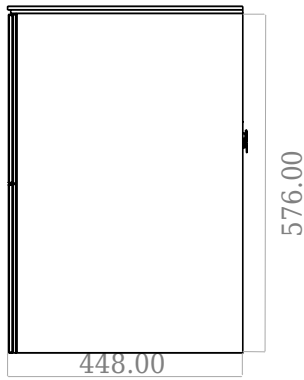

SQ2 60 double cabinet with countertop

SKU: 30010241

F View

Top View

Side View

Back View

Colour: Matte white
Size H/L/D: 60cm / 60cm / 45cm
Weight: 37kg net

SQ2 60 double cabinet with countertop details: