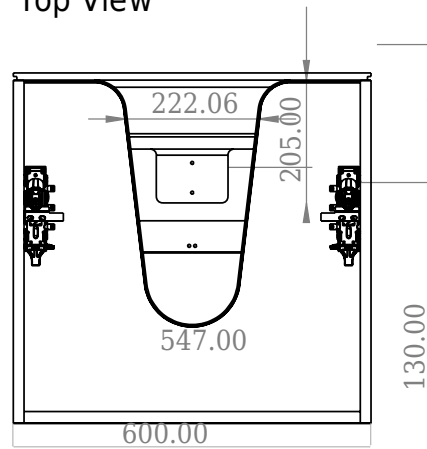

SQ2 60 double cabinet with countertop

SKU: 30010241

F View

Top View

Side View

Back View

Colour: Matte white
Size H/L/D: 60cm / 60cm / 45cm
Weight: 37kg net

SQ2 60 double cabinet with countertop details: