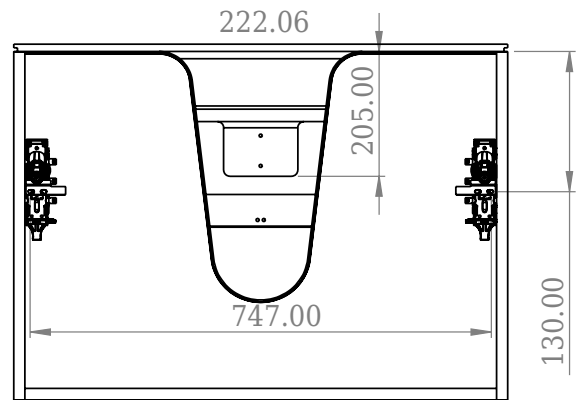

SQ2 80 double cabinet with countertop

SKU: 30010242

F View

Top View

Side View

Back View

Colour: Matte white
Size H/L/D: 60cm / 80cm / 45cm
Weight: 50.5kg net

SQ2 80 double cabinet with countertop details: