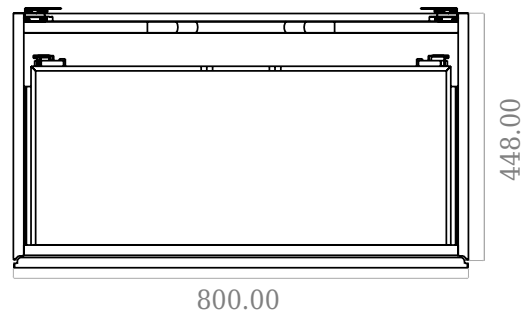

SQ2 80 double cabinet with countertop

SKU: 30010242

F View

Top View

Side View

Back View

Colour: Matte white
Size H/L/D: 60cm / 80cm / 45cm
Weight: 50.5kg net

SQ2 80 double cabinet with countertop details: