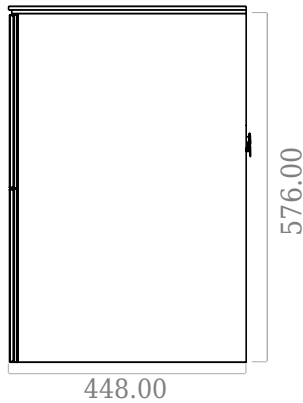

SQ2 80 double cabinet with countertop

SKU: 30010242

F View

Top View

Side View

Back View

Colour: Matte white
Size H/L/D: 60cm / 80cm / 45cm
Weight: 50.5kg net

SQ2 80 double cabinet with countertop details: